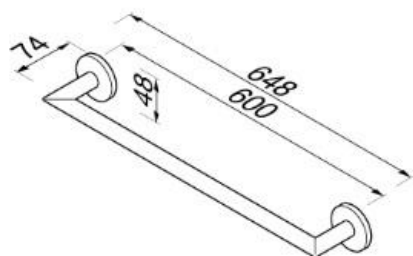

 **Nemox collection**

6507-02-60
Towel rail 60 cm

- Finish: chrome
- Concealed fixing
- Guarantee 12 years

- 600x74x48 mm

Quality has proven to be of decisive importance in recent years, which is why we can offer a 12-year warranty period for our chrome products. The entire selection is developed in Amersfoort. Geesa is certified according to the ISO 9001-2008 standard for design, productions and the delivery of bathroom accessories.
