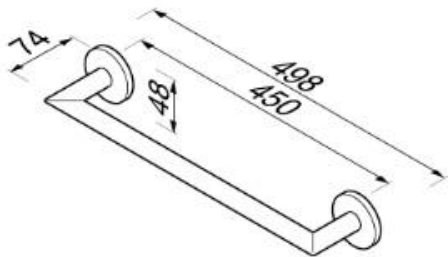

## Nemox collection

6507-02-45

Towel rail 45 cm

- Finish: chrome
- Concealed fixing
- Guarantee 12 years

- 450x74x48 mm

Quality has proven to be of decisive importance in recent years, which is why we can offer a 12-year warranty period for our chrome products. The entire selection is developed in Amersfoort. Geesa is certified according to the ISO 9001-2008 standard for design, productions and the delivery of bathroom accessories.