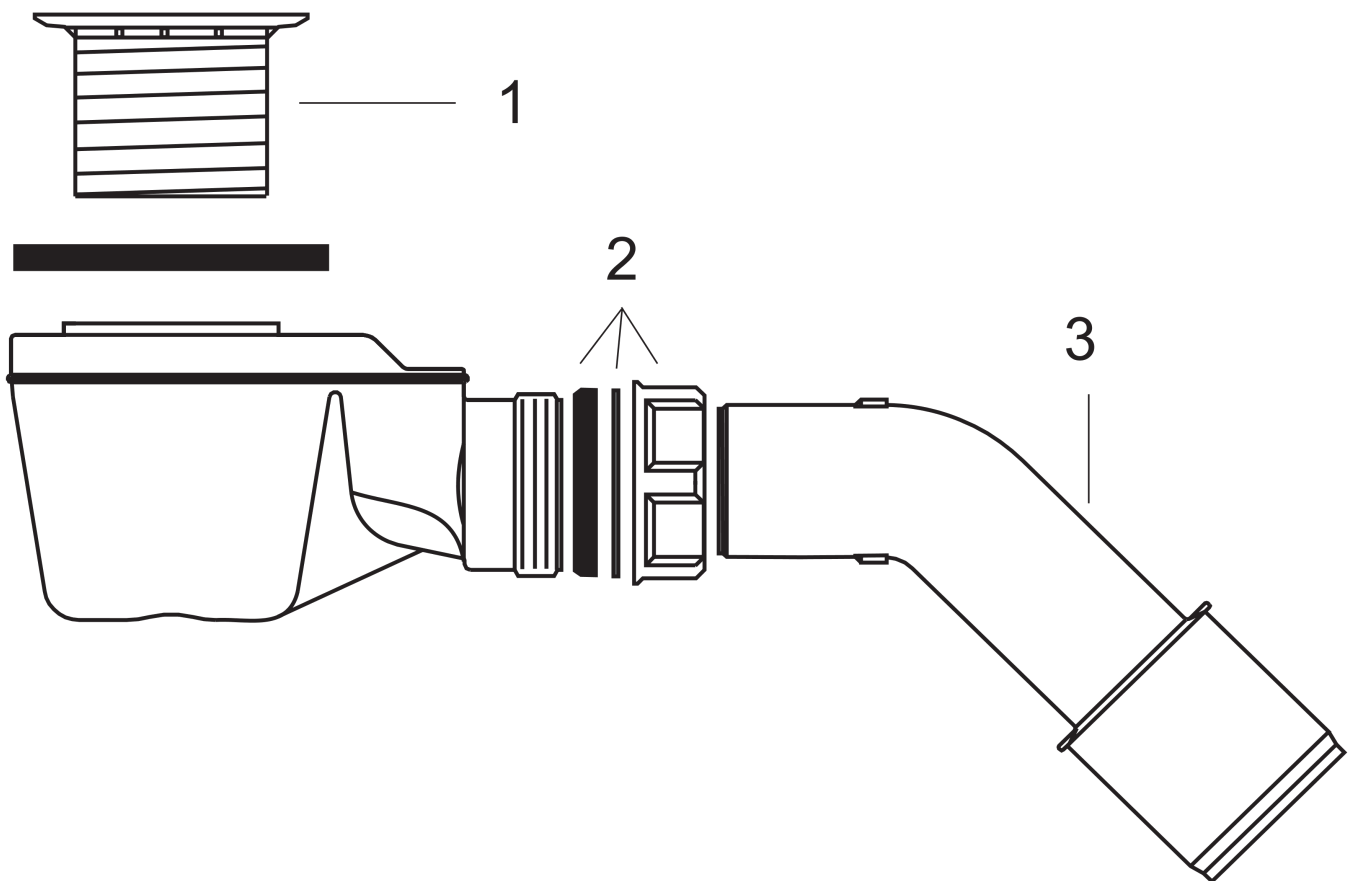

Basic set for Starolift '52 waste set
 Surfaces: n.a. Article Number: 60052180

Exploded Drawing

Year of production: 04/95 - 12/17

Basic set for Starolift '52 waste set

Surfaces: **n.a.** Article Number: **60052180**

Spare part list

Year of production: **04/95 - 12/17**

| Pos. | Description | Article Number | PC | PU |
|-------------|--------------------|-----------------------|-----------|-----------|
| 1 | valve | 96322000 | 4 | 1 |
| 2 | sleeve nut | 96332000 | 3 | 1 |
| 3 | bent outlet | 96221000 | 3 | 1 |