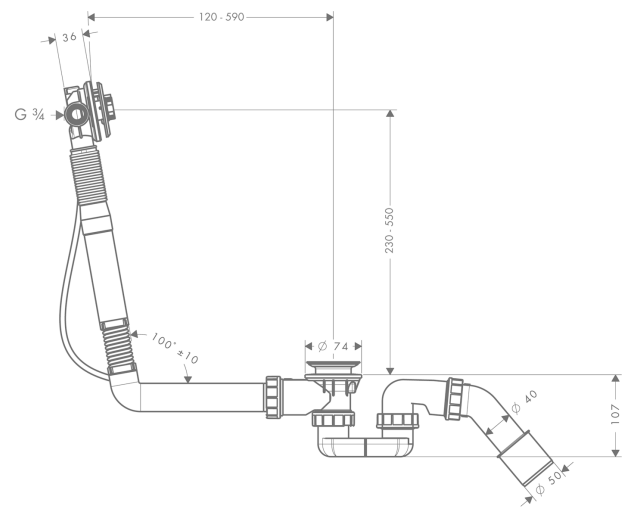

Exafill S

Basic set bath filler, waste and overflow set for special bath tubs

Surfaces: n.a. Article Number: 58116180

Description

product features

- consists of: basic set, bath tub trap
- suitable for special bath tubs, with bellows for bath tubs with slanted bath rim
- bowden cable length 780 mm
- supply hose water connection left DN20

Certificates

Product image

Scale drawing

Flowchart