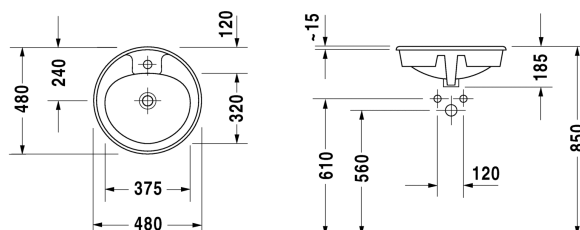

Vanity basin Manua # 5220480000

| < Ø 480 mm > |

Vanity basin Manua	Dimension	Weight	Order number
countertop basin, with overflow, with tap platform, Ø 480 mm			
Colors			
00 White Alpin			
Variant			
●	Ø 480 mm	10.000 kilogram	5220480000
Sanitary ceramics with the special WonderGliss surface finish will remain clean and attractive-looking for a long time to come. When ordering WonderGliss please add a "1" as eleventh digit to the model number.			
Suitable products			
Vanity unit for console 1 pull-out compartment, compartment consists of glass dividers and 2 boxes (small/large), 600 x 548 mm	600 x 548 mm		XL6719
Vanity unit for console 1 pull-out compartment, compartment consists of glass dividers and 2 boxes (small/large), 800 x 548 mm	800 x 548 mm		XL6713
Vanity unit for console 1 pull-out compartment, compartment consists of glass dividers and 2 boxes (small/large), 1000 x 548 mm	1000 x 548 mm		XL6715

All drawings contain the necessary measurements which are subject to standard tolerances. They are stated in mm and are non-binding. Exact measurements, in particular for customised installation scenarios, can only be taken from the finished ceramic piece.