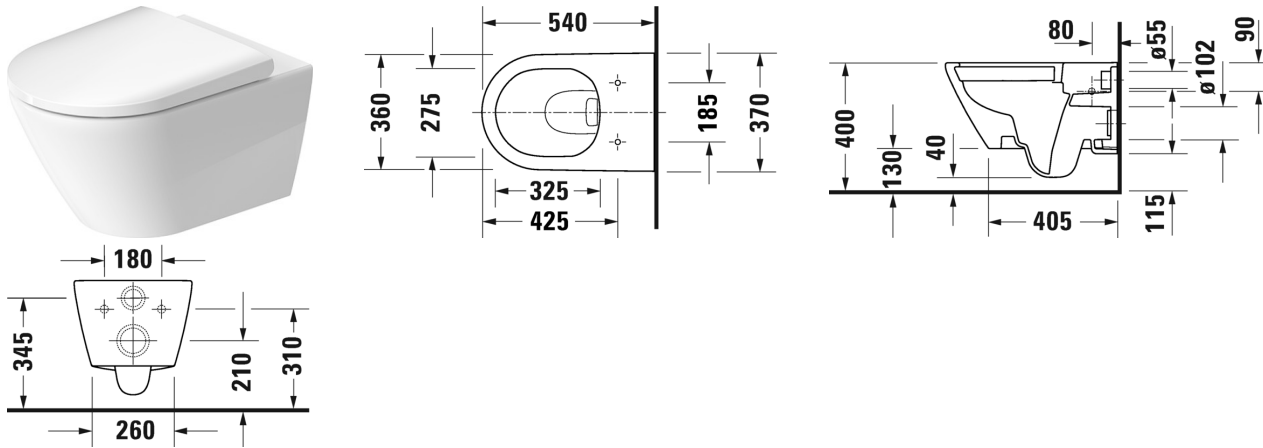

**D-Neo Toilet set wall-mounted # 45770900A1**

|&lt; 370 mm &gt;|

Toilet set wall-mounted	Dimension	Weight	Order number
Wall-mounted toilet: <b>2577090000</b> , colour White High Gloss, Washdown model, Flushing rim: Rimless, Outlet drain horizontal, Concealed fixation, Flush water quantity: 4,5 l, Toilet seat: <b>0021690000</b> , Lid colour: White High Gloss, Removable Seat, Automatic close			
<b>Colors</b>			
00 White Alpin			
<b>Variant</b>			
♦ Packaging dimensions: 396x450x560 mm		25.600 kg	45770900A1

**D-Neo Toilet wall mounted Duravit Rimless® # 257709..00 / 257709..00**

| < 370 mm > |

Toilet wall mounted Duravit Rimless®	Dimension	Weight	Order number
rimless, washdown model, Durafix included, UWL class 1			
<b>Colors</b>			
00 White Alpin 20 HygieneGlaze (an antibacterial ceramic glaze that provides almost indefinite effectiveness)			
<b>Variant</b>			
♣ 4,5 l	370 x 540 mm	23.200 kilogram	257709..00
♣ 4,5 l	370 x 540 mm	23.200 kilogram	257709..00
<b>Infobox</b>			
Durafix for invisible fixation is included in delivery			
Sanitary ceramics with the special WonderGliss surface finish will remain clean and attractive-looking for a long time to come. When ordering WonderGliss please add a "1" as eleventh digit to the model number.			
<b>Accessory for ceramics</b>			
Fixing for wall mounted bidet and wall mounted toilet	Ø 12 x 180 mm	0.200 kilogram	006500
<b>Accessory</b>			
Noise reduction gasket			Schallschutz-Set 005090
<b>Suitable products</b>			
Toilet seat and cover hinges stainless steel, without soft closure,			002161

D-Neo Toilet wall mounted Duravit Rimless® # 257709..00 /  
257709..00

|< 370 mm >|

Toilet seat and cover removable, hinges stainless steel, with  
soft closure,

002169

*All drawings contain the necessary measurements which are subject to standard tolerances. They are stated in mm and are non-binding. Exact measurements, in particular for customised installation scenarios, can only be taken from the finished piece.*