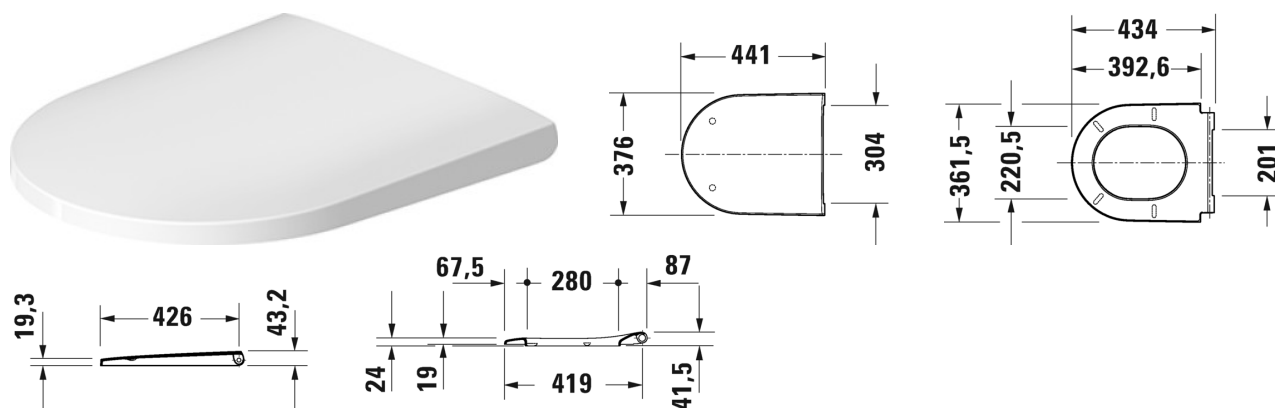

**D-Neo Toilet set wall-mounted # 45770900A1**

|&lt; 370 mm &gt;|

Toilet set wall-mounted	Dimension	Weight	Order number
Wall-mounted toilet: <b>2577090000</b> , colour White High Gloss, Washdown model, Flushing rim: Rimless, Outlet drain horizontal, Concealed fixation, Flush water quantity: 4,5 l, Toilet seat: <b>0021690000</b> , Lid colour: White High Gloss, Removable Seat, Automatic close			
<b>Colors</b>			
00 White Alpin			
<b>Variant</b>			
♦ Packaging dimensions: 396x450x560 mm		25.600 kg	45770900A1

D-Neo Toilet wall mounted Duravit Rimless® # 257709..00 /  
257709..00

|< 370 mm >|

Toilet seat and cover removable, hinges stainless steel, with  
soft closure,

002169

*All drawings contain the necessary measurements which are subject to standard tolerances. They are stated in mm and are non-binding. Exact measurements, in particular for customised installation scenarios, can only be taken from the finished piece.*

## D-Neo Toilet seat and cover # 002169..00

Toilet seat and cover	Dimension	Weight	Order number
removable, hinges stainless steel, with soft closure			
<b>Colors</b>			
<b>Variant</b>		2.400 kilogram	002169..00
<b>Suitable products</b>			
Toilet wall mounted Duravit Rimless® rimless, washdown model, Durafix included, UWL class 1, 370 x 540 mm	370 x 540 mm		257709
Toilet wall mounted Duravit Rimless® rimless, washdown model, UWL class 1, 4,5 l, 370 x 540 mm	370 x 540 mm		257809
Toilet close-coupled Duravit Rimless® rimless, (without cistern), washdown model, fixings included, UWL class 1, 4/2L, 370 x 650 mm	370 x 650 mm		200209
Toilet floor standing Duravit Rimless® back to wall, fixings included, washdown model, horizontal outlet, UWL class 1, 4,5 l, 370 x 580 mm	370 x 580 mm		200309
Toilet wall mounted Compact Duravit Rimless® rimless, washdown model, UWL class 1, 4,5 l, 370 x 480 mm	370 x 480 mm		258709
Toilet wall mounted Compact Duravit Rimless® rimless, washdown model, Durafix included, UWL class 1, 4,5 l, 370 x 480 mm	370 x 480 mm		258809