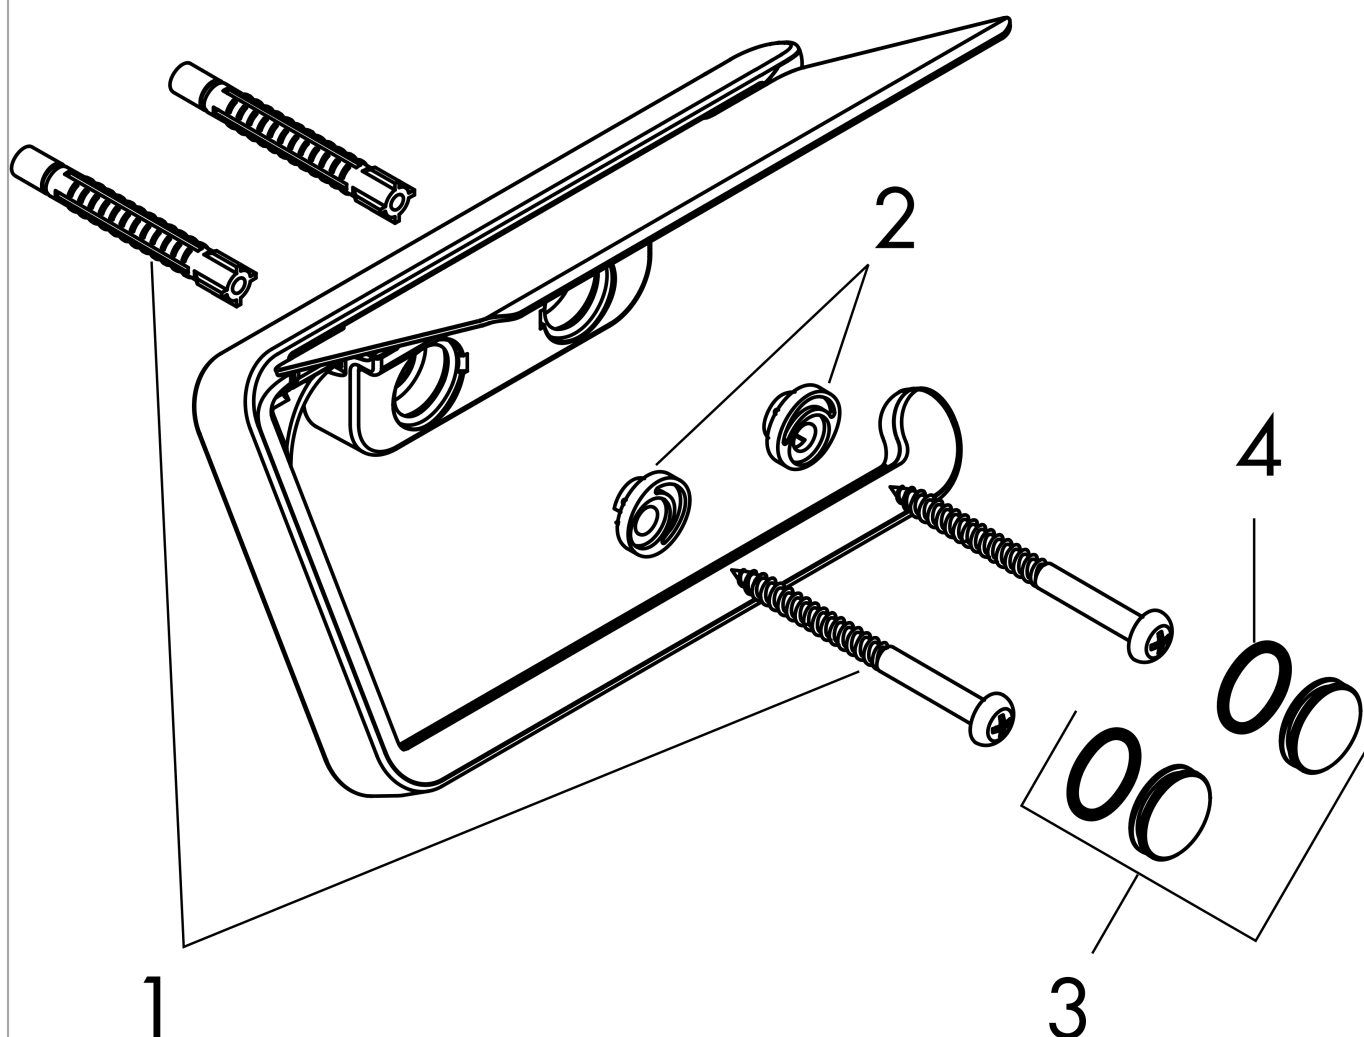

AXOR Universal Accessories
Toilet Paper Holder with Cover
Finishes : **chrome** Part no. : **42836000**

Description

Features

- Metal
- Wall-mounted
- Mirror-inverted installation is also possible
- Mounting in combination with a soap dish or shelf and/or rail-mounting possible (requires # 42870XXX Modular Adaptor Set)

Design awards

Product image

Scale drawing

AXOR Universal Accessories
Toilet Paper Holder with Cover
Finishes : **chrome** Part no. : **42836000**

Exploded drawing

Year of production: >11/14

AXOR Universal Accessories
Toilet Paper Holder with Cover
 Finishes : **chrome** Part no. : **42836000**

Spare parts list

Year of production: >11/14

Pos.	Description	Part no.	PC	PU
1	mounting set	40915000	0	1
2	excentric socket	97604000	0	1
3	set of covers	92437000	0	1
4	O-ring 13x1,5	98475000	0	1
a	set of adapters	42870000	0	1