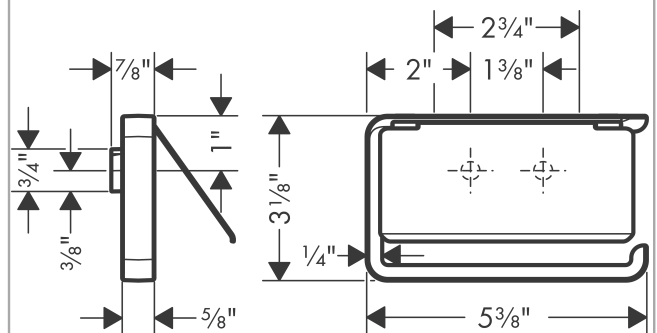

AXOR Universal Accessories
Toilet Paper Holder with Cover
Finishes : **chrome** Part no. : **42836000**

Description

Features

- Metal
- Wall-mounted
- Mirror-inverted installation is also possible
- Mounting in combination with a soap dish or shelf and/or rail-mounting possible (requires # 42870XXX Modular Adaptor Set)

Design awards

Product image

Scale drawing

AXOR Universal Accessories
Toilet Paper Holder with Cover
Finishes : **chrome** Part no. : **42836000**

Exploded drawing

Year of production: >11/14

AXOR Universal Accessories
Toilet Paper Holder with Cover
 Finishes : **chrome** Part no. : **42836000**

Spare parts list

Year of production: >11/14

Pos.	Description	Part no.	PC	PU
1	mounting set	40915000	0	1
2	excentric socket	97604000	0	1
3	set of covers	92437000	0	1
4	O-ring 13x1,5	98475000	0	1
a	set of adapters	42870000	0	1