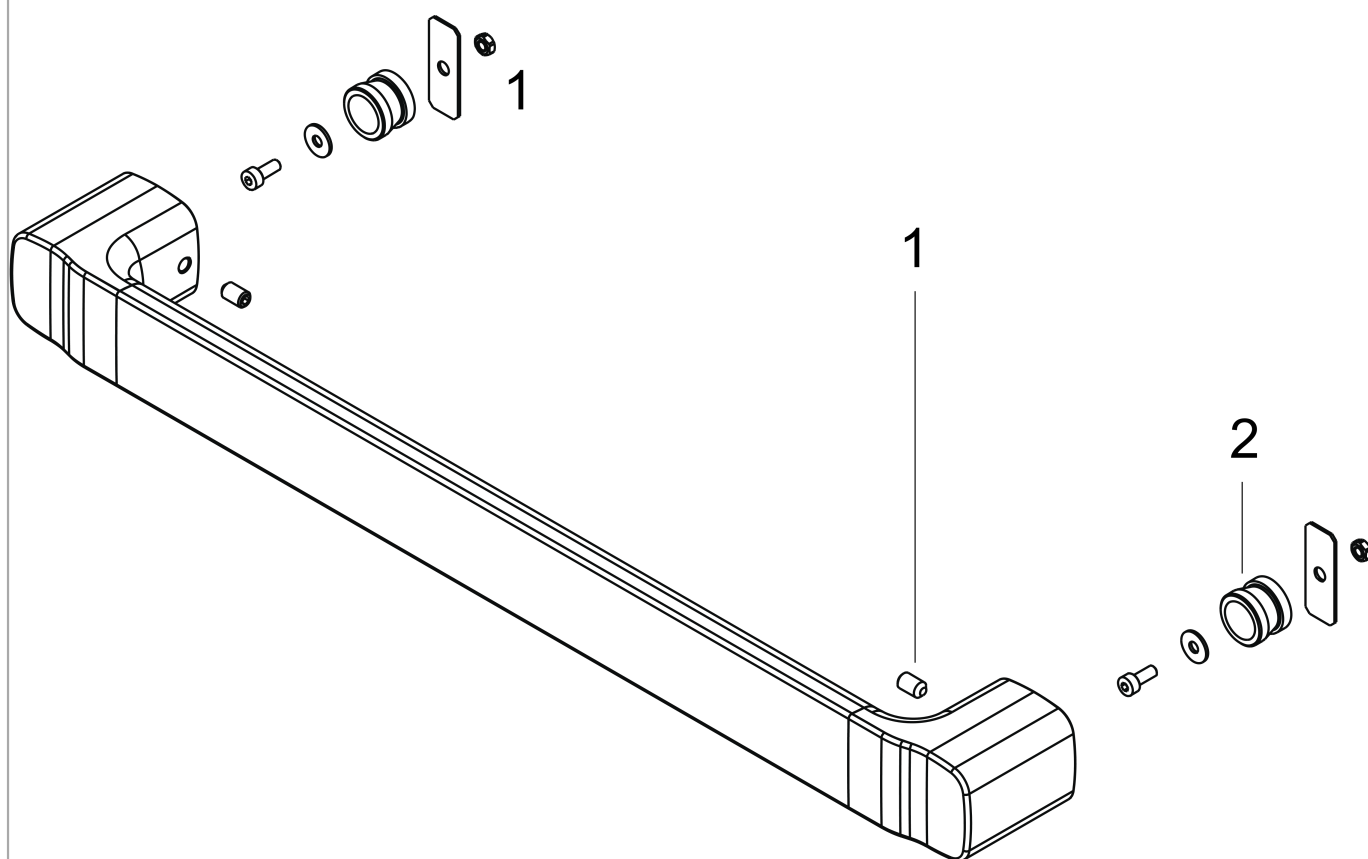

**AXOR Urquiola**  
**Bath towel holder 425 mm for heater/ partition/ partition heater**  
Surfaces: **Chrome** Article Number: **42516000**

## Exploded Drawing

Year of production: **09/09 - 12/15**

**AXOR Urquiola**  
**Bath towel holder 425 mm for heater/ partition/ partition heater**  
 Surfaces: **Chrome** Article Number: **42516000**

## Spare part list

Year of production: **09/09 - 12/15**

Pos.	Description	Article Number	PC	PU
1	hollow set screw M6x10 DIN 916	96029000	1	1
2	support element	97597000	3	1