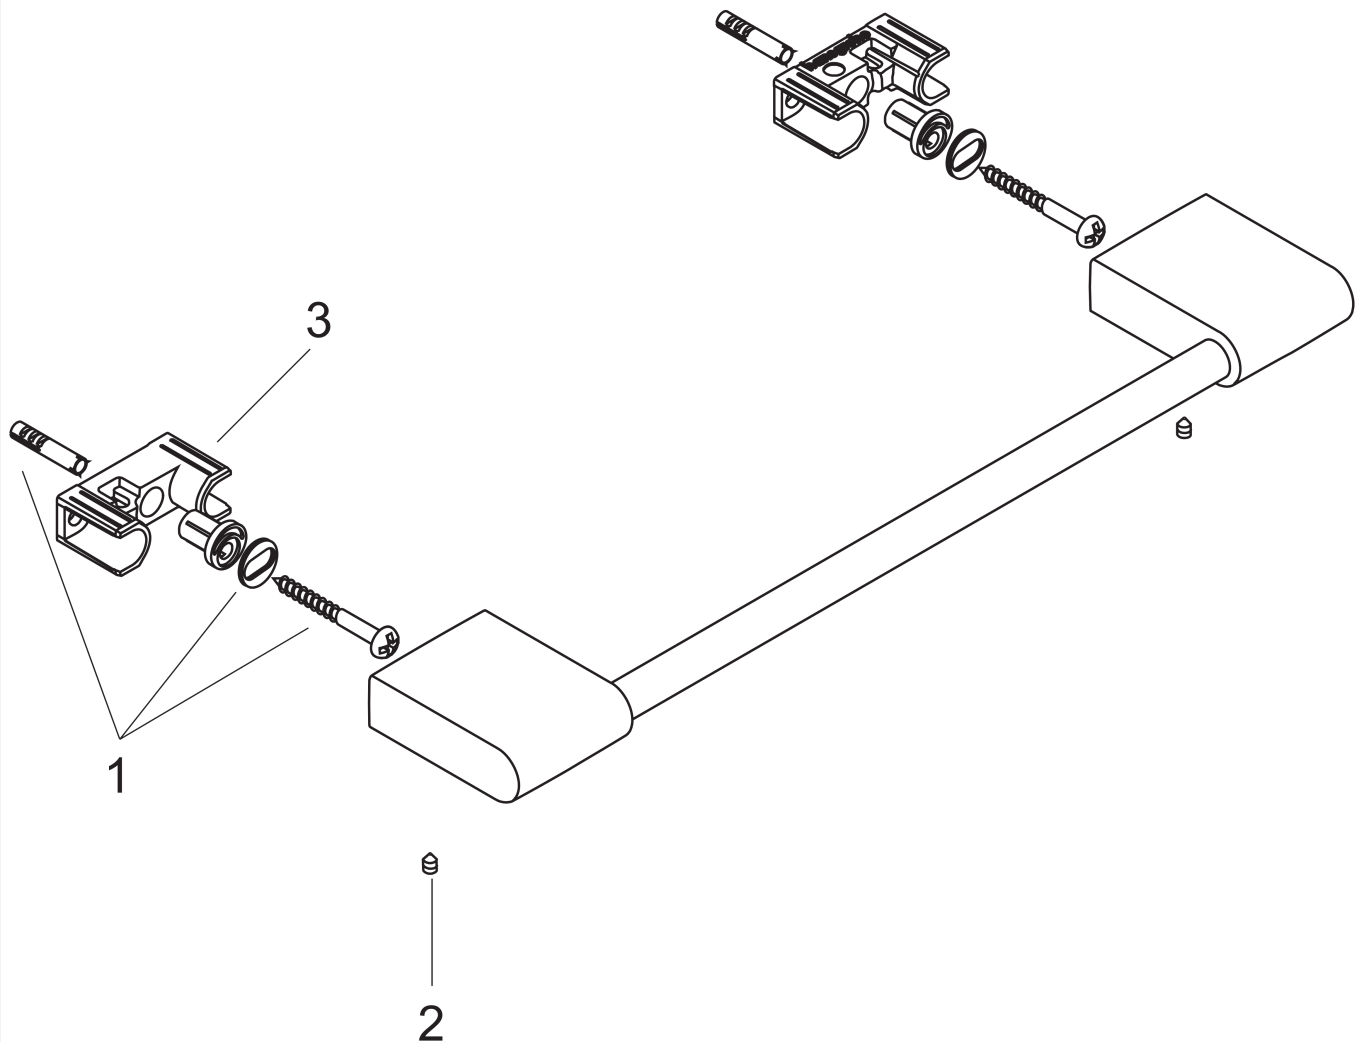

**AXOR Steel**  
**Bath towel rail 650 mm**  
Surfaces: **Stainless Steel**    Article Number: **41860800**

## Exploded Drawing

Year of production: **01/03 - 12/15**

**AXOR Steel**  
**Bath towel rail 650 mm**  
Surfaces: **Stainless Steel**    Article Number: **41860800**

## Spare part list

Year of production: **01/03 - 12/15**

Pos.	Description	Article Number	PC	PU
1	mounting set	40915000	4	1
2	hollow set screw M4x8	97669000	1	1
3	support element	96938000	6	1