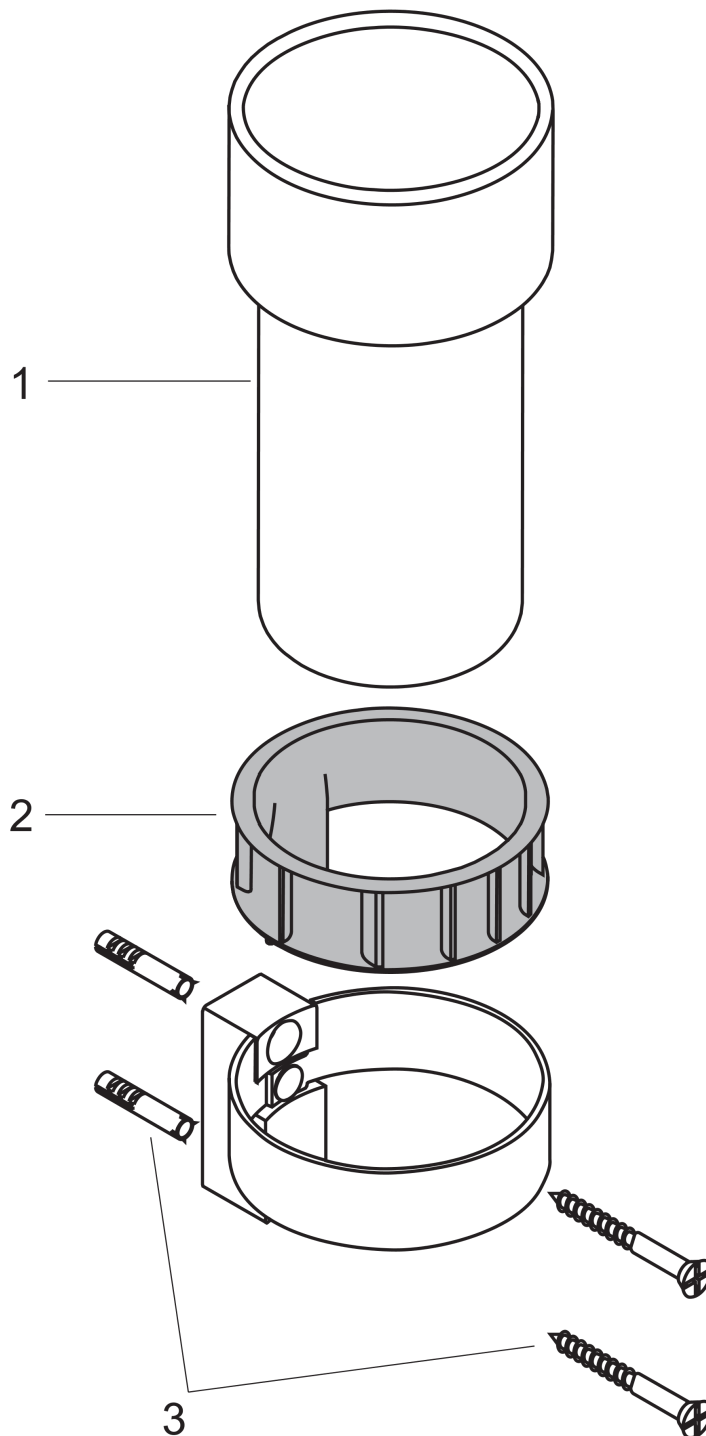

AXOR Steel
Toothbrush Tumbler
Surfaces: **Stainless Steel** Article Number: **41834800**

Exploded Drawing

Year of production: **01/03 - 09/12**

AXOR Steel
Toothbrush Tumbler
 Surfaces: **Stainless Steel** Article Number: **41834800**

Spare part list

Year of production: **01/03 - 09/12**

Pos.	Description	Article Number	PC	PU
1	tumbler on its own	41594000	12	1
2	plastic ring	97799000	8	1
3	mounting set	40916000	2	1