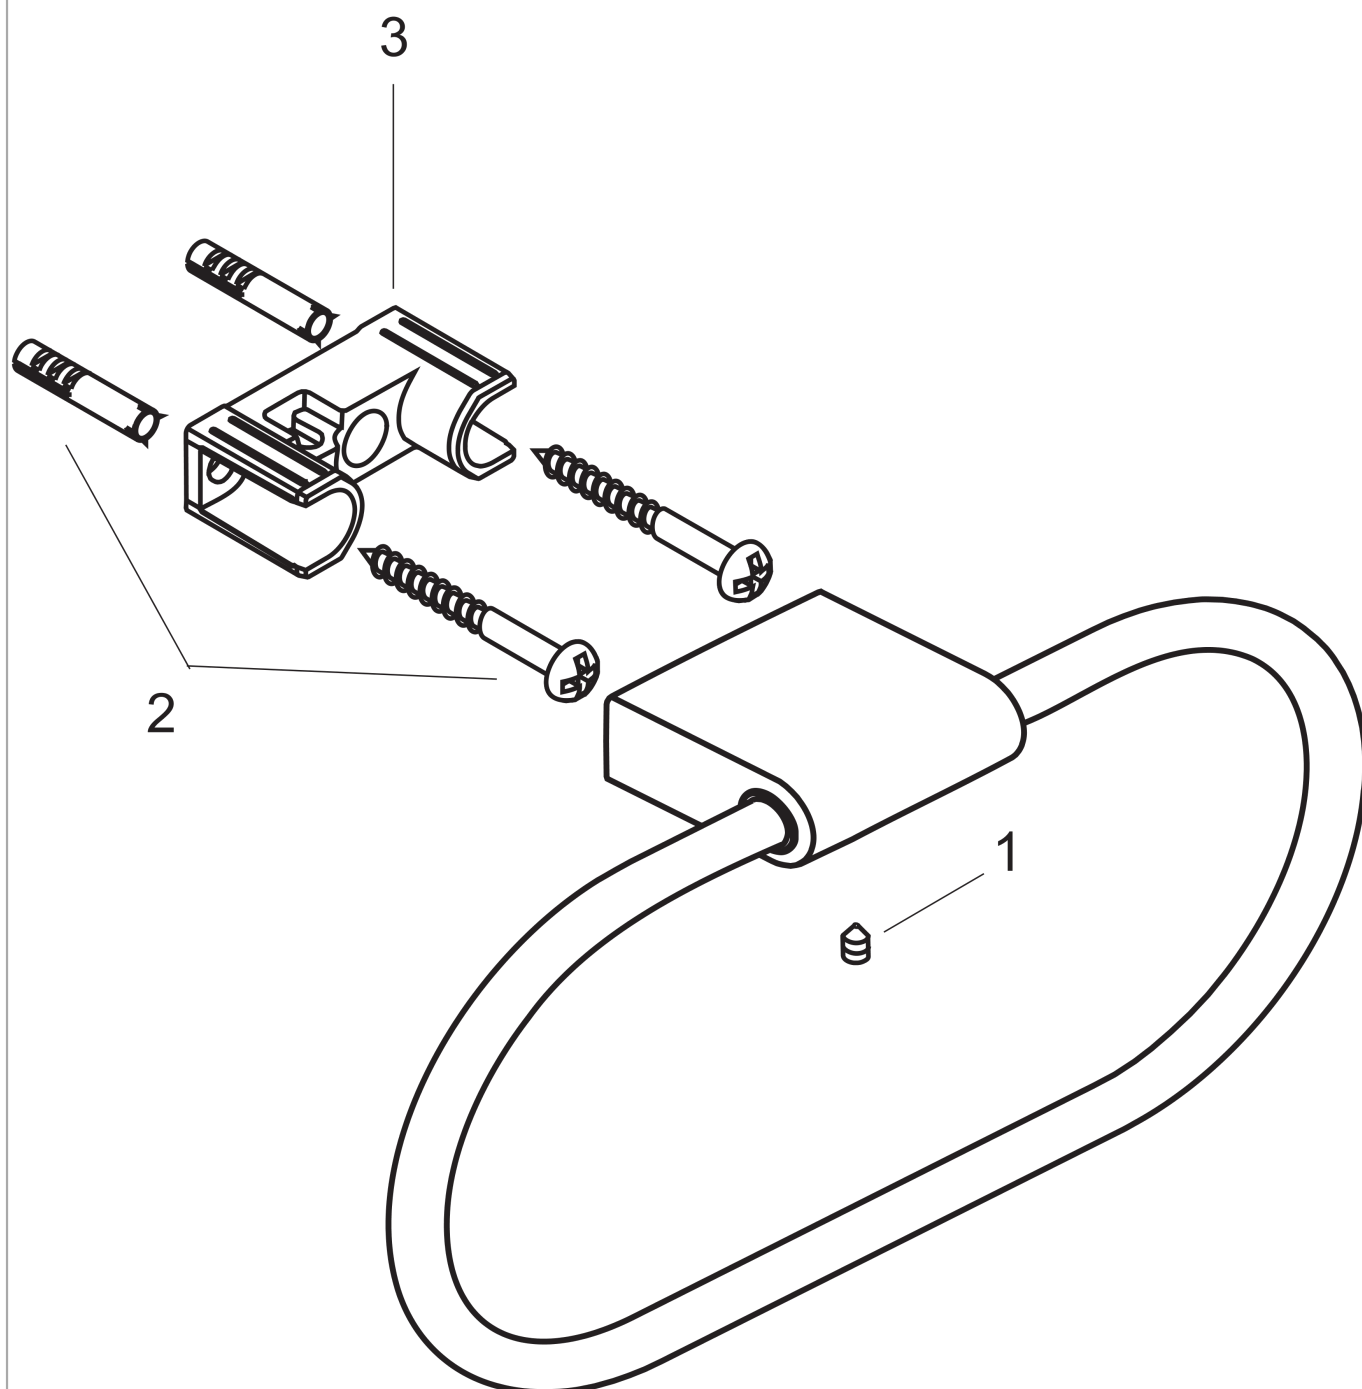

**AXOR Steel**  
**Towel Ring**  
Surfaces: **Stainless Steel**    Article Number: **41821800**

## Exploded Drawing

Year of production: 01/03 - 12/12

**AXOR Steel**  
**Towel Ring**  
 Surfaces: **Stainless Steel**    Article Number: **41821800**

## Spare part list

Year of production: **01/03 - 12/12**

Pos.	Description	Article Number	PC	PU
1	hollow set screw M4x8	97669000	1	1
2	mounting set	40915000	4	1
3	support element	96938000	6	1