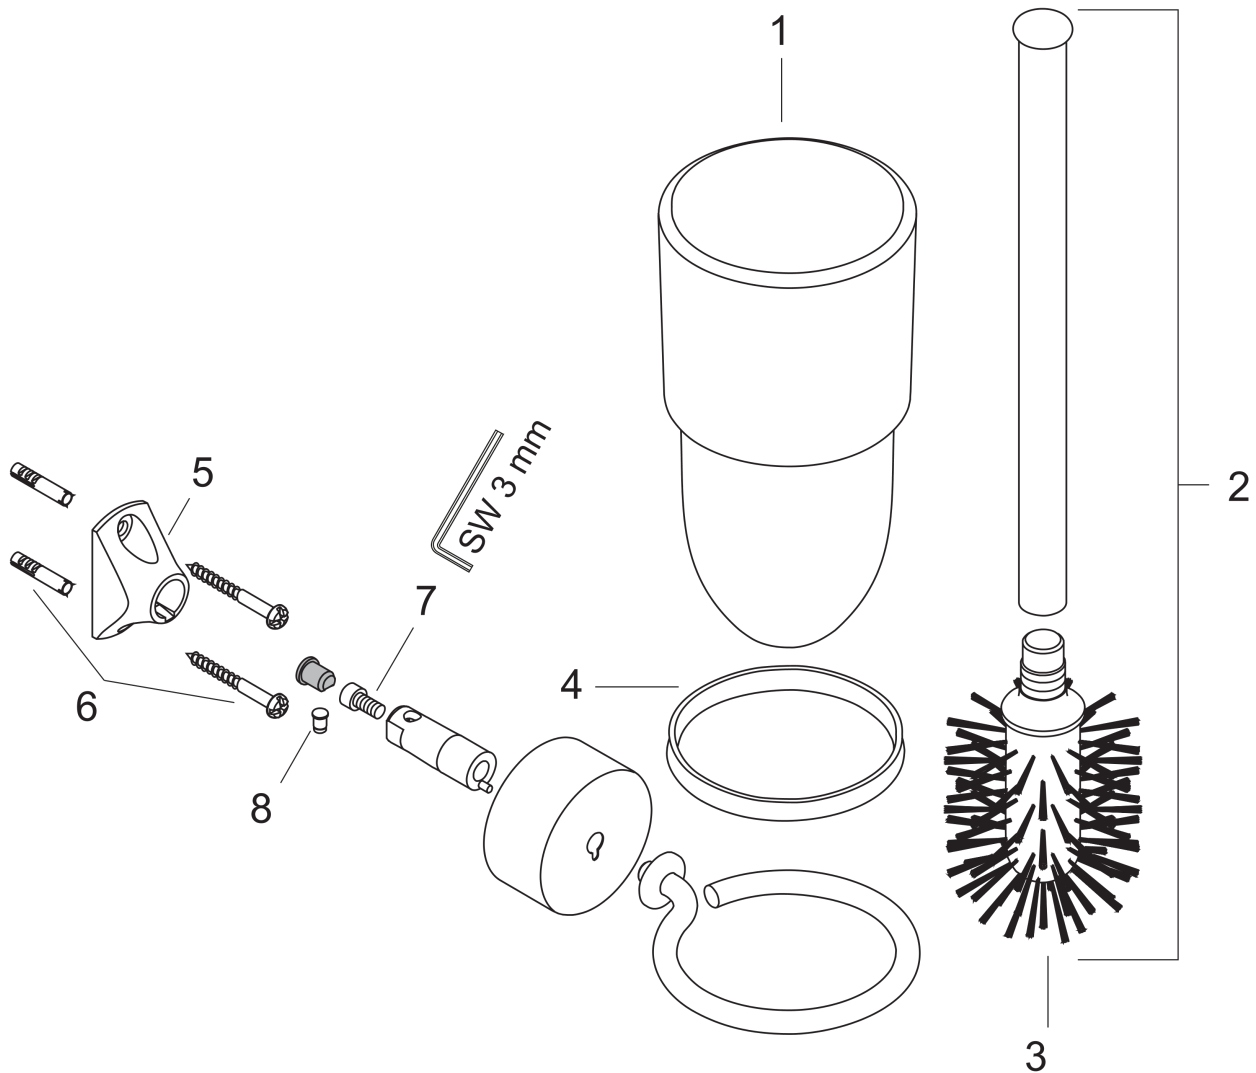

### product features

- material holder: metal
- material: crystal glass
- wall-mounted

## Scale drawing

**AXOR Uno**  
**Toilet brush holder wall-mounted**  
Surfaces: **Chrome** Article Number: **41535000**

## Exploded Drawing

Year of production: >04/01

**AXOR Uno**  
**Toilet brush holder wall-mounted**  
 Surfaces: **Chrome** Article Number: **41535000**

## Spare part list

Year of production: >04/01

Pos.	Description	Article Number	PC	PU
1	glass cup on its own	41085000	11	1
2	stick with brush	40089000	12	1
3	WC-brush white	40088000	7	1
4	plastic ring	97591000	2	1
5	support element	96341000	4	1
6	mounting set	40915000	4	1
7	hexagon socket screw M4x10	97661000	2	1
8	pin	97546000	1	1