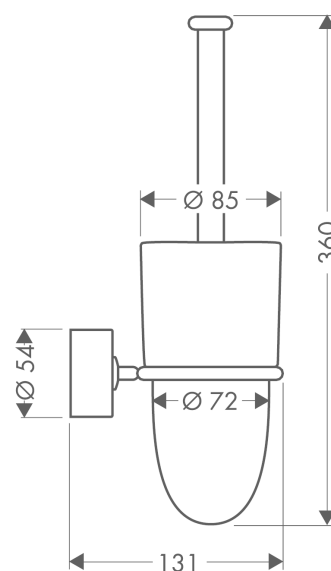

### product features

- material holder: metal
- material: crystal glass
- wall-mounted

## Scale drawing

**AXOR Uno**  
**Toilet brush holder wall-mounted**  
Surfaces: **Chrome** Article Number: **41535000**

## Exploded Drawing

Year of production: >04/01

**AXOR Uno**  
**Toilet brush holder wall-mounted**  
 Surfaces: **Chrome** Article Number: **41535000**

## Spare part list

Year of production: >04/01

Pos.	Description	Article Number	PC	PU
1	glass cup on its own	41085000	11	1
2	stick with brush	40089000	12	1
3	WC-brush white	40088000	7	1
4	plastic ring	97591000	2	1
5	support element	96341000	4	1
6	mounting set	40915000	4	1
7	hexagon socket screw M4x10	97661000	2	1
8	pin	97546000	1	1