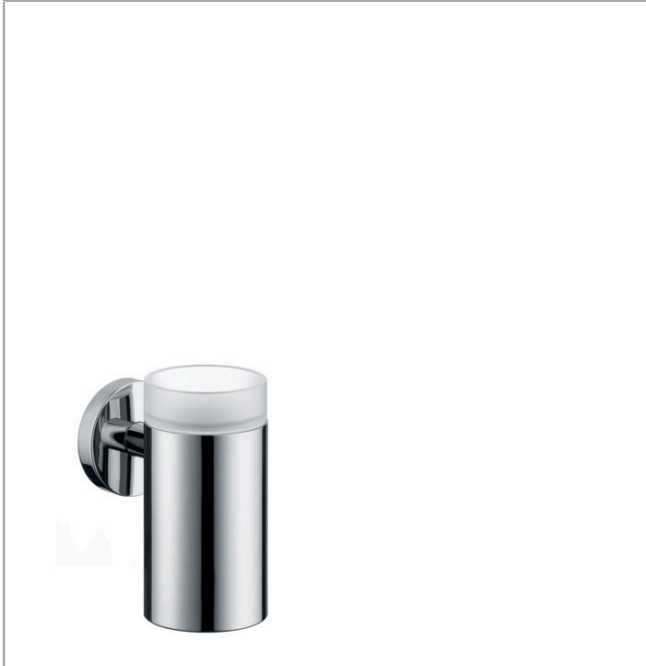

Logis

Toothbrush tumbler

Surfaces: **Chrome** Article Number: **40518000**

Description

product features

- material: brass, crystal glass
- wall-mounted
- material holder: metal

Product image

Scale drawing