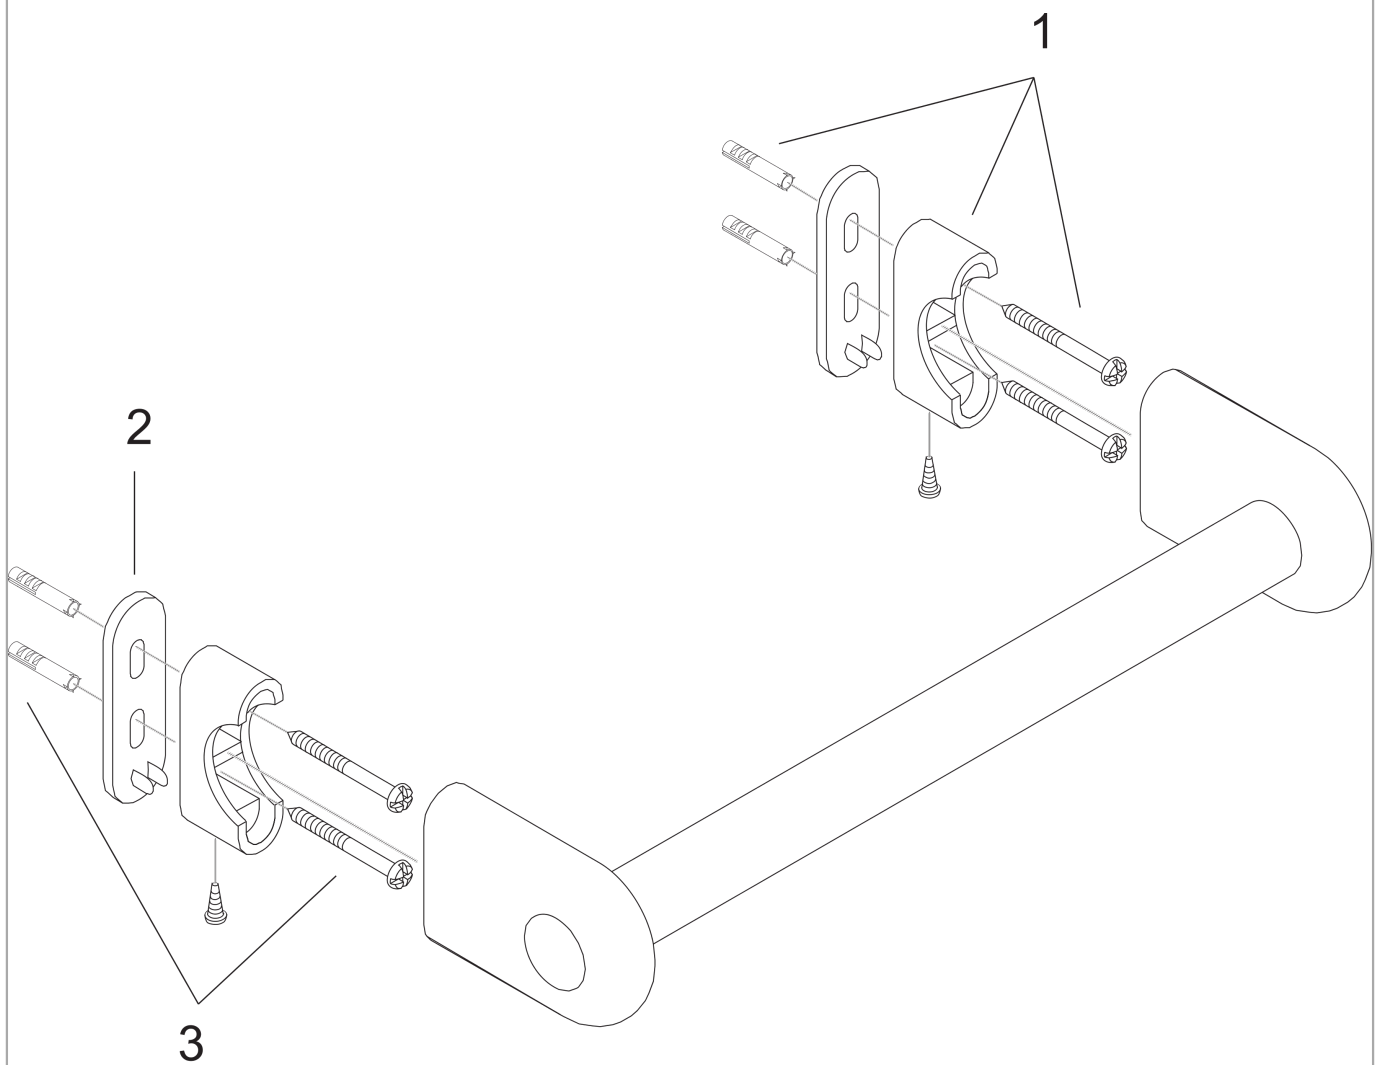

**Atoll Bath Towel Holder**

Surfaces: **Chrome** Article Number: **40508000**

**Exploded Drawing**

Year of production: **01/89 - 02/10**

**Atoll Bath Towel Holder**

Surfaces: **Chrome** Article Number: **40508000**

**Spare part list**

Year of production: **01/89 - 02/10**

<b>Pos.</b>	<b>Description</b>	<b>Article Number</b>	<b>PC</b>	<b>PU</b>
1	support and mounting set	40092000	5	1
2	deco-disk	94961XXX	7	-
3	mounting set	40915000	4	1