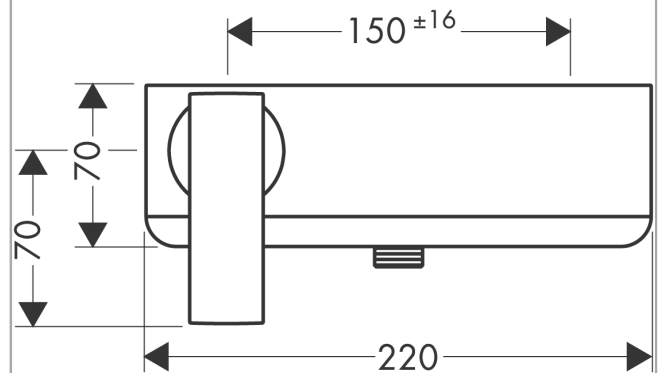

### Description

#### product features

- 1 outlet
- connection type: s-shaped connections
- centre distance:  $150 \pm 16$  mm
- ceramic cartridge
- min. operating pressure: 1 bar
- max. operating pressure: 10 bar
- temperature limitation adjustable
- non-return valve
- with silencer
- suitable for continuous flow water heaters
- hose connection DN15
- connection dimension: DN15

### Scale drawing