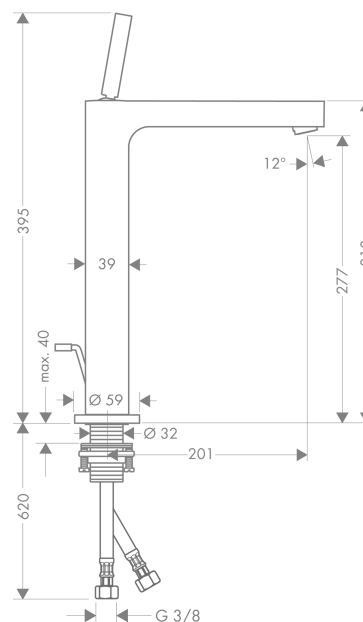

## AXOR Citterio

Single lever basin mixer 280 with pin handle for washbowls with pop-up waste set

Surfaces: **Chrome** Article Number: **39020000**

#### product features

- consists of: single lever basin mixer, waste set
- ComfortZone 280
- projection 201 mm
- normal spray
- flow rate at 3 bar: 5 l/min
- joystick ceramic cartridge
- suitable for continuous flow water heaters
- pop-up waste set G 1¼
- connection dimension: DN15

### Scale drawing