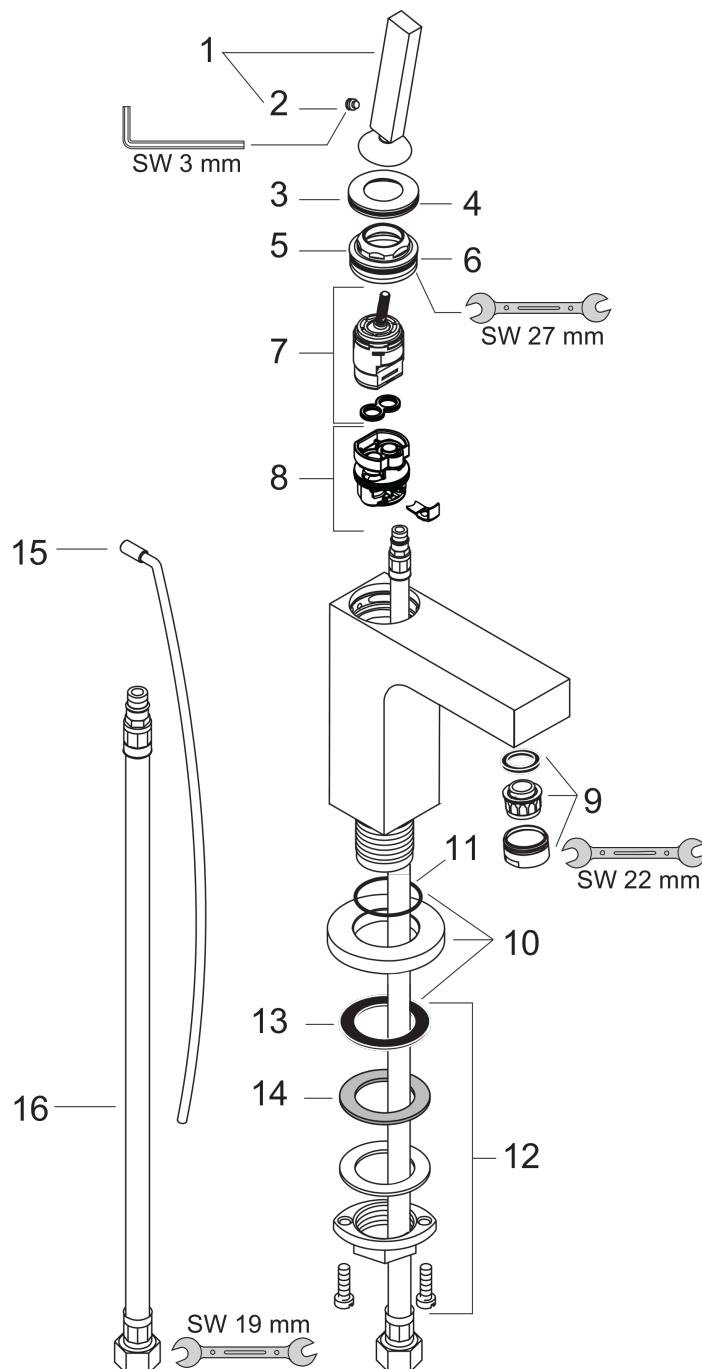

## Scale drawing

## Flowchart

**AXOR Citterio**  
**Single lever basin mixer 110 with pin handle and pop-up waste set**  
 Surfaces: **Chrome** Article Number: **39010000**

## Exploded Drawing

Year of production: >10/10

**AXOR Citterio**  
**Single lever basin mixer 110 with pin handle and pop-up waste set**  
 Surfaces: **Chrome** Article Number: **39010000**

## Spare part list

Year of production: >10/10

Pos.	Description	Article Number	PC	PU
1	handle	39091000	16	1
2	hollow set screw M6x6	97660000	1	1
3	escutcheon	96671000	10	1
4	O-ring 33x1,5	98164000	1	1
5	nut	97157000	6	1
6	O-Ring 30x2	98186000	1	1
7	cartridge, assy	96339000	12	1
8	adapter for cartridge	92186000	4	1
9	aerator M24x1 (5 l/min)	13185000	98	1
10	escutcheon	95396000	10	1
11	O-ring 36x2	98156000	1	1
12	fixing set (Ø 32)	13961000	7	1
13	sealing washer	97825000	1	1
14	lever collar	97548000	1	1
15	pull rod	96923000	8	1
16	connection hose 450 mm M8x0,75 G3/8	97206000	8	1
17	O-ring 7x1,5	98422000	1	1
a	pop up waste	94139000	98	1
b	fixation extension 35 mm	13898000	12	1
c	service tool for disassembling the handle	92124000	15	1