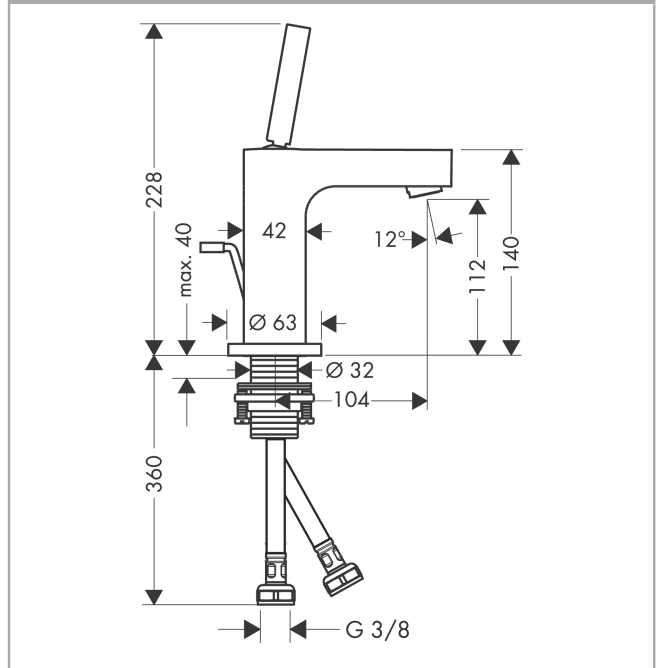

##### product features

- consists of: single lever basin mixer, waste set
- ComfortZone 110
- projection 104 mm
- normal spray
- flow rate at 3 bar: 5 l/min
- joystick ceramic cartridge
- suitable for continuous flow water heaters
- pop-up waste set G 1¼
- connection type: G ¾ connections
- connection dimension: DN15
- P-IX 9508/IA
- DVGW NW-6506BT0603
- ACS 17 ACC LY 518, valide jusqu'au 02.10.2022
- WRAS 1806017
- WRAS 1806017
- JWWA C-501
- KCW-2018-0161\_WTM\_WSW
- Kiwa K6161\_Mechanical Mixers EN817
- SVGW 0312-4763
- SINTEF 1423

## Scale drawing