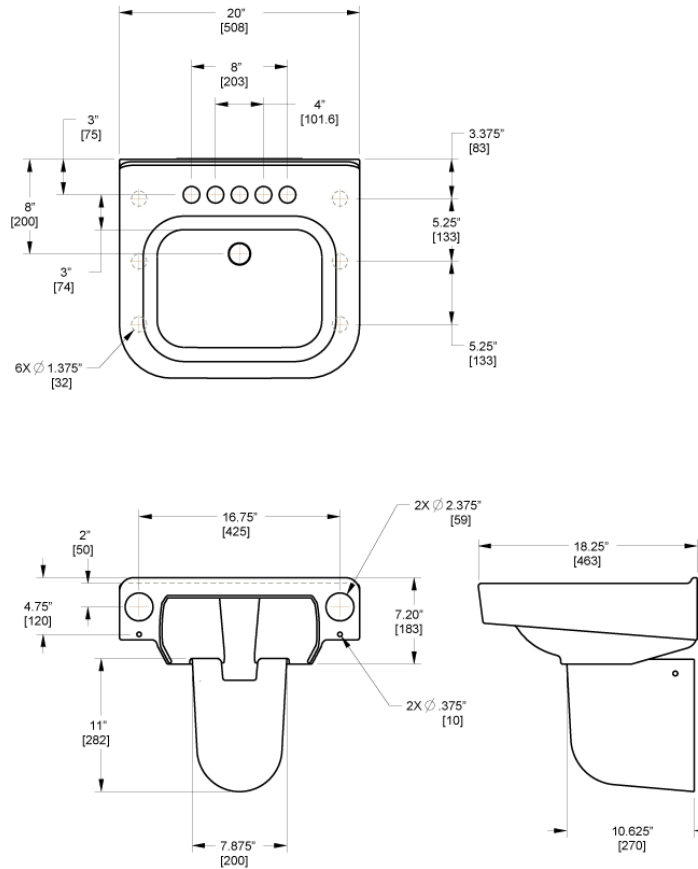

CODE NUMBER

3873006

DESCRIPTION

Vitreous China Wall-Mounted Ledgeback Lavatory.

DETAILS

- Centerset: 4"
- Nominal Dimensions: 18" x 20" x 7 ½" (457 x 508 x 183mm)

FEATURES

- White Vitreous China
- Wall mounted, ledgeback
- Rear overflow
- 4" (102mm) centerset
- Carrier not included
- Mounting hardware included
- 20" x 18¾" (508 mm x 463 mm)

OPTIONAL CERAMIC SHROUD

- White Vitreous China
- 7¾" x 10 ½" x 9¾" (197 mm x 267 mm x 248 mm)
- Mounting hardware included
- Must be specified separately Model SS-27, code 0387678

DOWNLOADS

- [Wall-Hung Ledgeback Lavatory with Optional Shroud Installation](#)
- [Vitreous China Lavatories Repair and Maintenance Guide](#)
- [Additional Downloads](#)

ROUGH-IN**COMPLIANCES & CERTIFICATIONS**

(ADA Compliant, cUPC Certified)

NOTES

All information contained within this document subject to change without notice.

All vitreous china dimensions shown in these drawings are nominal and not to scale. Dimensions can vary within the tolerances established in the governing ASME A112.19.2/CSA B45.1 standard. It is important to consider this when planning rough-in and plumbing layouts.

Lavatory does not meet ADA requirements when optional ceramic shroud is used.

WARRANTY

[View Warranty Information](#)

Sloan 10500 Seymour Ave, Franklin Park, IL 60131
 Phone: 800.982.5839 • Fax: 800.447.8329 • sloan.com