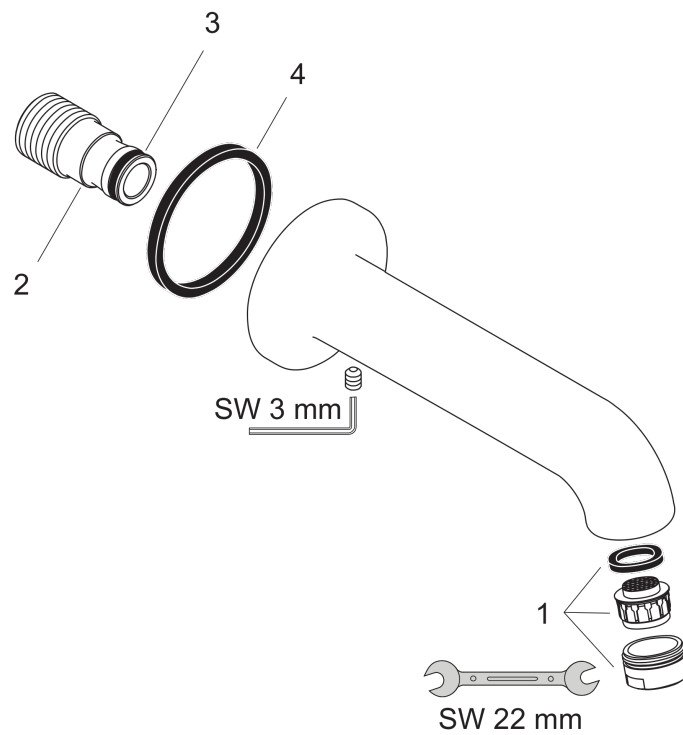

AXOR Uno
Bath spout

Surfaces: **Chrome** Article Number: **38410000**

Exploded Drawing

Year of production: **04/01 - 12/18**

AXOR Uno
Bath spout
 Surfaces: **Chrome** Article Number: **38410000**

Spare part list

Year of production: **04/01 - 12/18**

Pos.	Description	Article Number	PC	PU
1	aerator M24x1 (25 l/min)	13956000	3	1
2	connecting thread	96472000	6	1
3	O-ring 16x2,5	98134000	1	1
4	seal	97530000	2	1
a	connecting thread G½	97228000	10	1