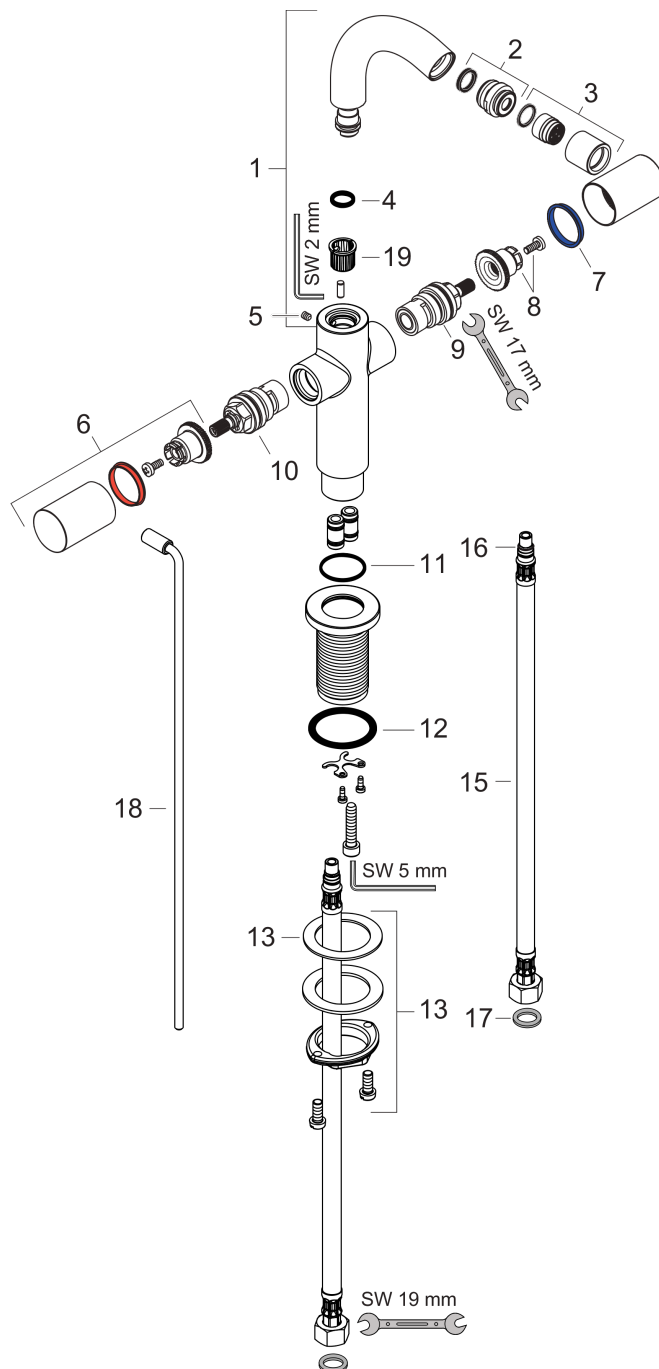

**AXOR Uno<sup>2</sup>**  
**2-handle bidet mixer with pop-up waste set**  
 Surfaces: **Chrome** Article Number: **38222000**

## Exploded Drawing

Year of production: **08/14 - 12/18**

**AXOR Uno<sup>2</sup>**  
**2-handle bidet mixer with pop-up waste set**  
 Surfaces: **Chrome** Article Number: **38222000**

## Spare part list

Year of production: **08/14 - 12/18**

Pos.	Description	Article Number	PC	PU
1	spout cpl.	97364000	17	1
2	ball joint	97362000	9	1
3	aerator laminar M16x1 (7 l/min)	97360000	9	1
4	O-ring 11x2	98127000	1	1
5	hollow set screw M4x5	98731000	1	1
6	handle	38093000	13	1
7	set of color-rings cold / hot water	96319000	3	1
8	handle fixing set	94184000	2	1
9	shut off unit left closing	94008000	9	1
10	shut off unit right closing	94009000	9	1
11	O-ring 26x1,5	98390000	1	1
12	O-ring 34x4	98155000	1	1
13	fixing set (Ø 32)	13961000	7	1
14	lever collar	97548000	1	1
15	connection hose 450 mm M8x0,75 G3/8	97206000	8	1
16	O-ring 7x1,5	98422000	1	1
17	sealing set	95581000	2	1
18	pull rod	95701000	9	1
19	lever collar	92849000	3	1
a	pop up waste	94139000	98	1
b	fixation extension 35 mm	13898000	12	1