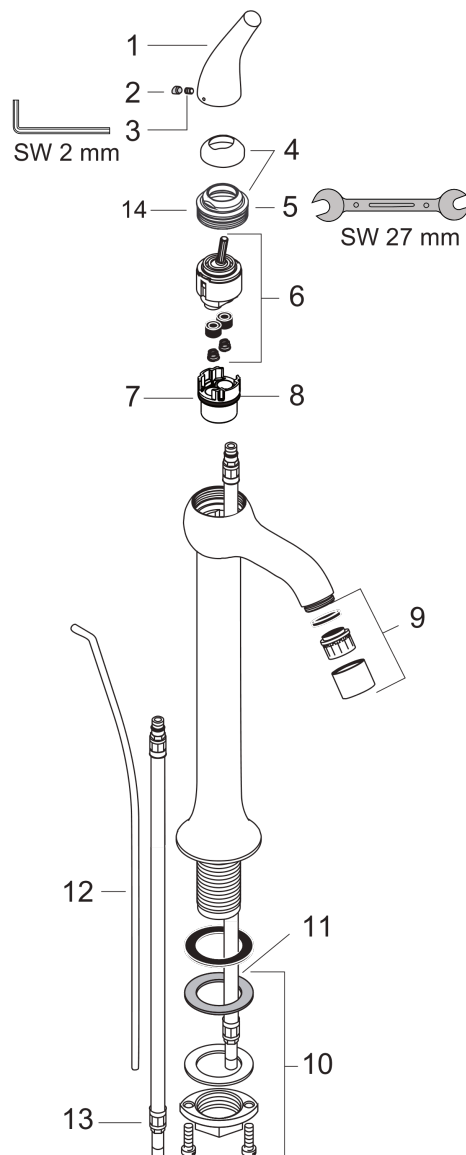

**AXOR Terrano**  
**Single Lever Basin Mixer for wash bowls DN15**  
Surfaces: **Satinox** Article Number: **37020810**

## Exploded Drawing

Year of production: 10/00 - 10/09

**AXOR Terrano**  
**Single Lever Basin Mixer for wash bowls DN15**  
 Surfaces: **Satinox** Article Number: **37020810**

## Spare part list

Year of production: **10/00 - 10/09**

Pos.	Description	Article Number	PC	PU
1	handle	37091810	15	1
2	screw cover	96460000	1	1
3	hollow set screw M6x10 DIN 914	96526000	1	1
4	nut and flange	96394810	11	1
5	nut	97855810	10	1
6	cartridge, assy	96339000	12	1
7	adapter for cartridge	97396000	5	1
8	O-ring 26x2	98147000	1	1
9	aerator M22x1 (7 l/min)	94010810	10	1
10	fixing set (Ø 32)	13961000	7	1
11	lever collar	97548000	1	1
12	pop up rod	94006810	10	1
13	connection hose 900 mm M8x0,75 G3/8	96316000	9	1
14	O-ring 33x1,5	98164000	1	1
a	pop up waste	94139810	16	1
b	fixation extension 35 mm	13898000	12	1