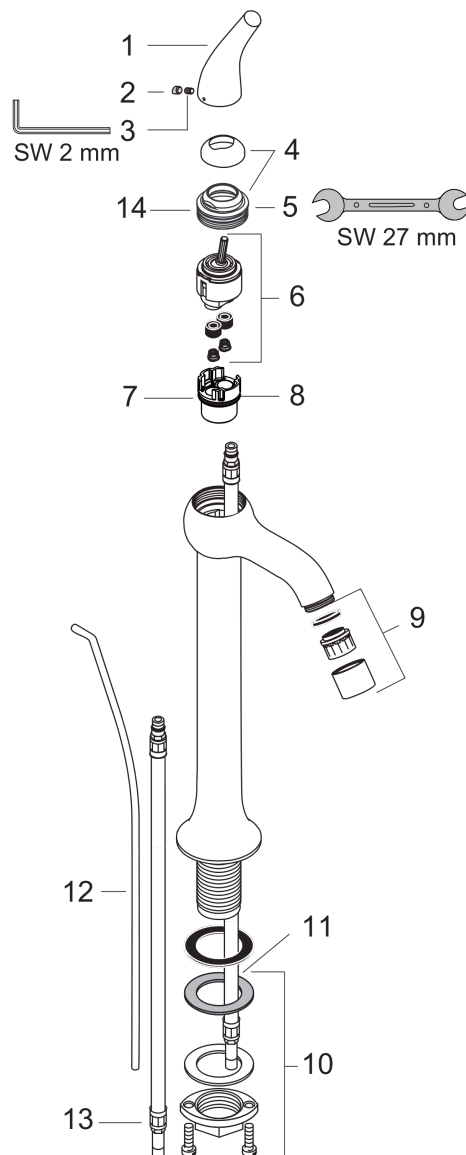

AXOR Terrano
Single Lever Basin Mixer for wash bowls DN15
Surfaces: **Chrome** Article Number: **37020000**

Exploded Drawing

Year of production: **01/10 - 12/10**

AXOR Terrano
Single Lever Basin Mixer for wash bowls DN15
 Surfaces: **Chrome** Article Number: **37020000**

Spare part list

Year of production: **01/10 - 12/10**

Pos.	Description	Article Number	PC	PU
1	handle	37091000	14	1
2	screw cover	96460000	1	1
3	hollow set screw M6x10 DIN 914	96526000	1	1
4	nut and flange	96394000	10	1
5	nut	97855000	9	1
6	cartridge, assy	96339000	12	1
7	adapter for cartridge	97396000	5	1
8	O-ring 26x2	98147000	1	1
9	aerator M22x1 (5 l/min)	95455000	8	1
10	fixing set (Ø 32)	13961000	7	1
11	lever collar	97548000	1	1
12	pop up rod	94006000	8	1
13	connection hose 900 mm M8x0,75 G3/8	96316000	9	1
14	O-ring 33x1,5	98164000	1	1
a	pop up waste	94139000	98	1
b	fixation extension 35 mm	13898000	12	1