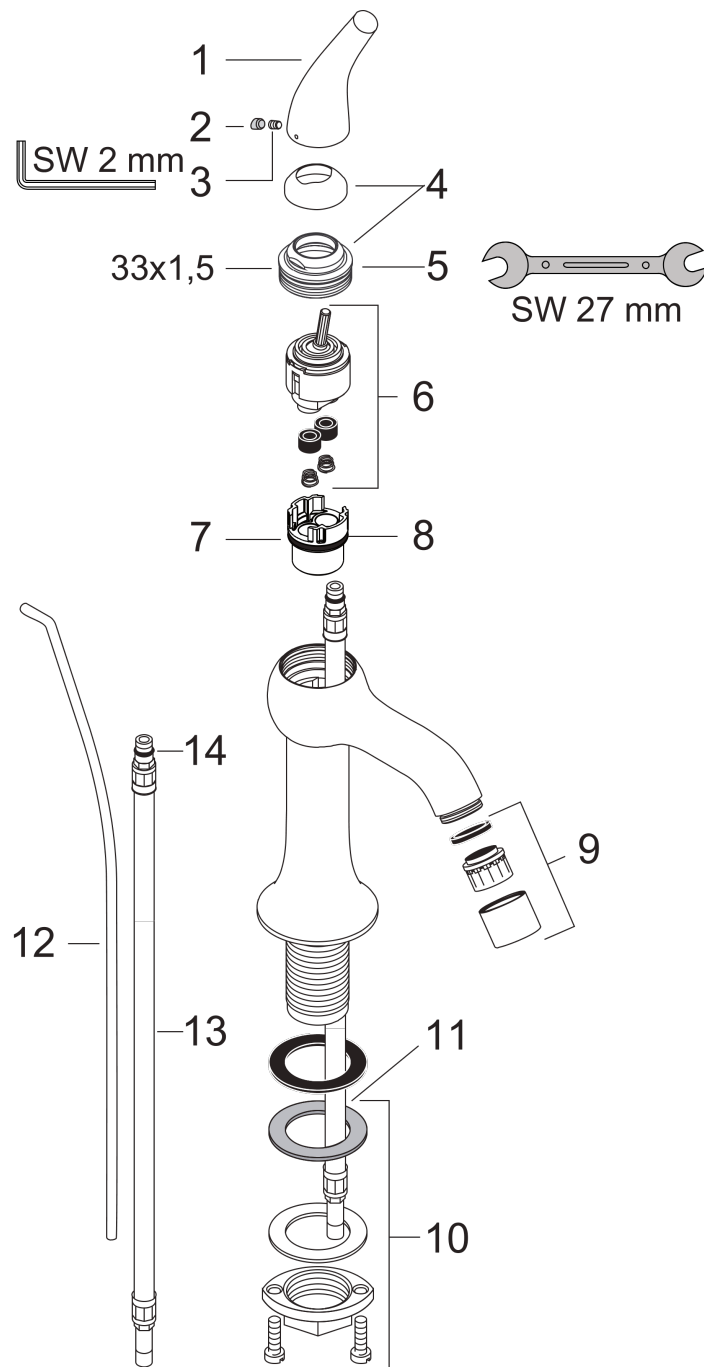

**AXOR Terrano**  
**Single Lever Basin Mixer DN15**  
Surfaces: **Satinox** Article Number: **37001810**

## Exploded Drawing

Year of production: 10/00 - 07/09

**AXOR Terrano**  
**Single Lever Basin Mixer DN15**  
 Surfaces: **Satinox** Article Number: **37001810**

## Spare part list

Year of production: **10/00 - 07/09**

Pos.	Description	Article Number	PC	PU
1	handle	37091810	15	1
2	screw cover	96460000	1	1
3	hollow set screw M6x10 DIN 914	96526000	1	1
4	nut and flange	96394810	11	1
5	nut	97855810	10	1
6	cartridge, assy	96339000	12	1
7	adapter for cartridge	97396000	5	1
8	O-ring 26x2	98147000	1	1
9	aerator M22x1 (7 l/min)	94010810	10	1
10	fixing set (Ø 32)	13961000	7	1
11	lever collar	97548000	1	1
12	pop up rod	94006810	10	1
13	connection hose 450 mm M8x0,75 G3/8	97206000	8	1
a	pop up waste	94139810	16	1
b	fixation extension 35 mm	13898000	12	1