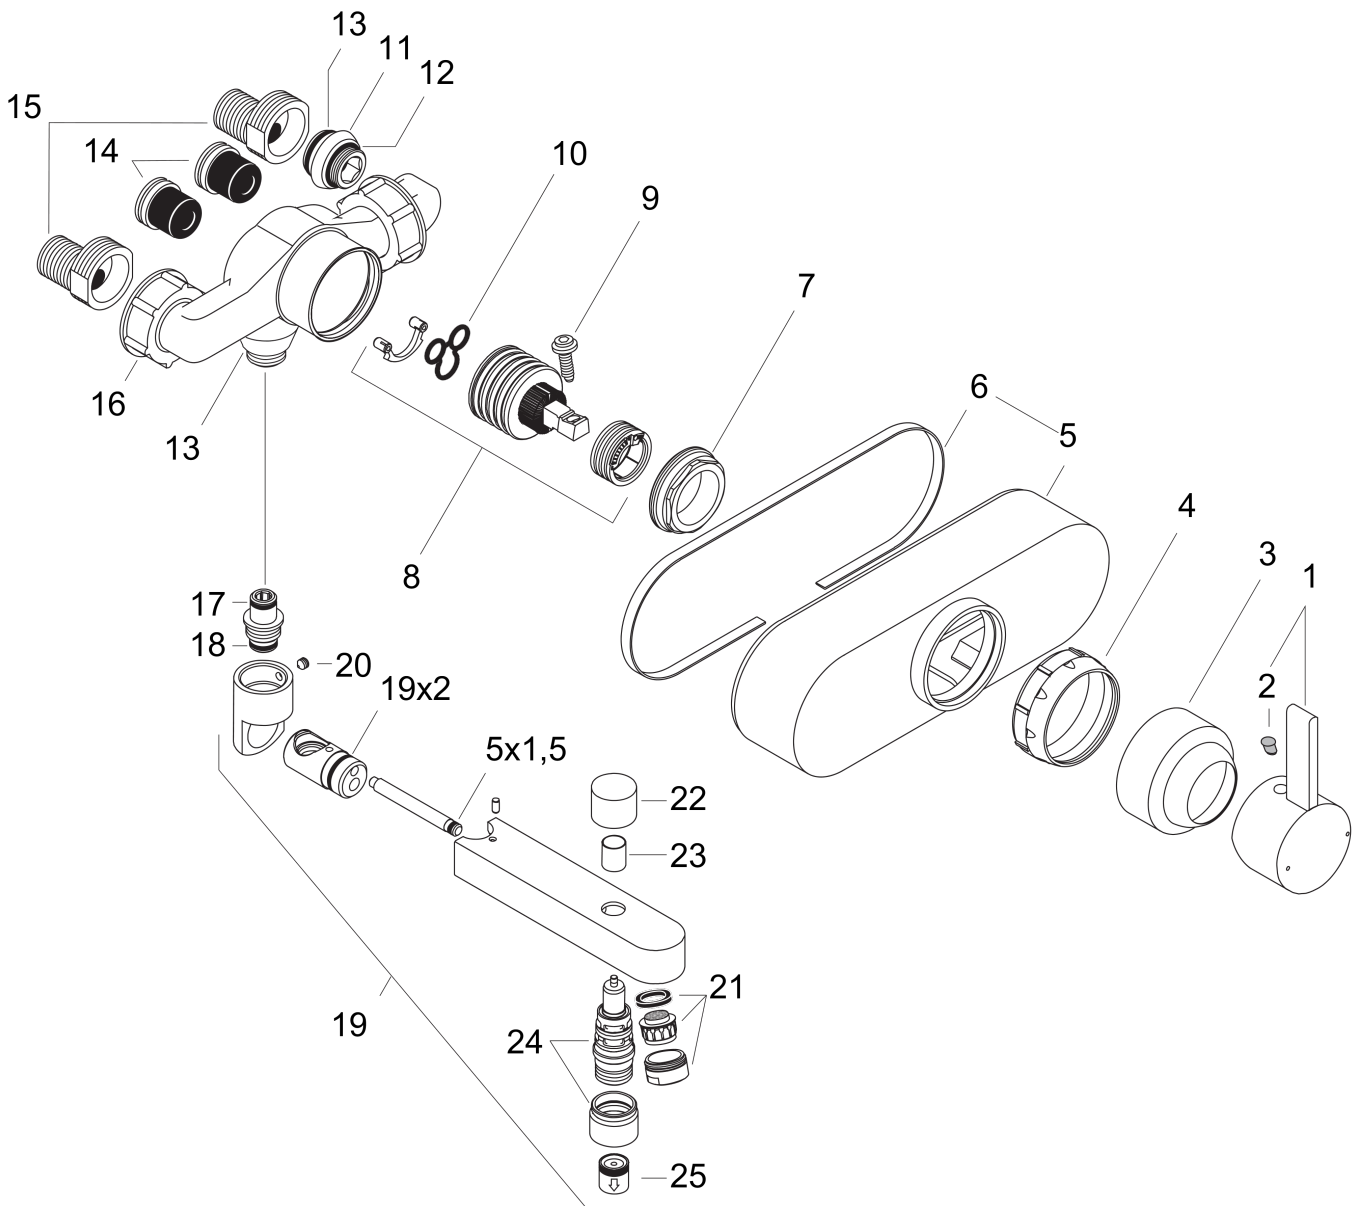

AXOR Steel
Single Lever Bath Mixer for exposed fitting DN15
Surfaces: **Stainless Steel** Article Number: **35402800**

Exploded Drawing

Year of production: **07/09 - 04/13**

AXOR Steel

Single Lever Bath Mixer for exposed fitting DN15

Surfaces: **Stainless Steel** Article Number: **35402800**

Spare part list

Year of production: **07/09 - 04/13**

Pos.	Description	Article Number	PC	PU
1	handle	35492800	15	1
2	screw cover	96681000	2	1
3	flange	96691800	12	1
4	nut	96426000	2	1
5	escutcheon	13983800	15	1
6	seal	96032000	3	1
7	nut	96692000	2	1
8	cartridge, assy	92730000	11	1
9	locking screw for handle	95140000	2	1
10	seal	95008000	3	1
11	connecting thread	97233000	6	1
12	O-ring 17x1,5	98137000	1	1
13	O-ring 20x2,5	92602000	2	1
14	noise reduction with screw	98721000	8	1
15	ball S - unions	13989000	9	1
16	sleeve nut	97528000	3	1
17	O-ring 11x2	98127000	1	1
18	O-ring 12x2	98214000	1	1
19	spout cpl.	96694800	21	1
20	hollow set screw M6x6	97660000	1	1
21	aerator M28x1 (25 l/min)	13485800	6	1
22	diverter knob	96693800	10	1
23	sleeve	97738800	3	1
24	selector assy	94077000	9	1
25	set of non return valves DW 15	94074000	5	1
a	ball s-unions 120 - 180 mm	13988000	15	1
b	diverter fixing device	97211000	1	1