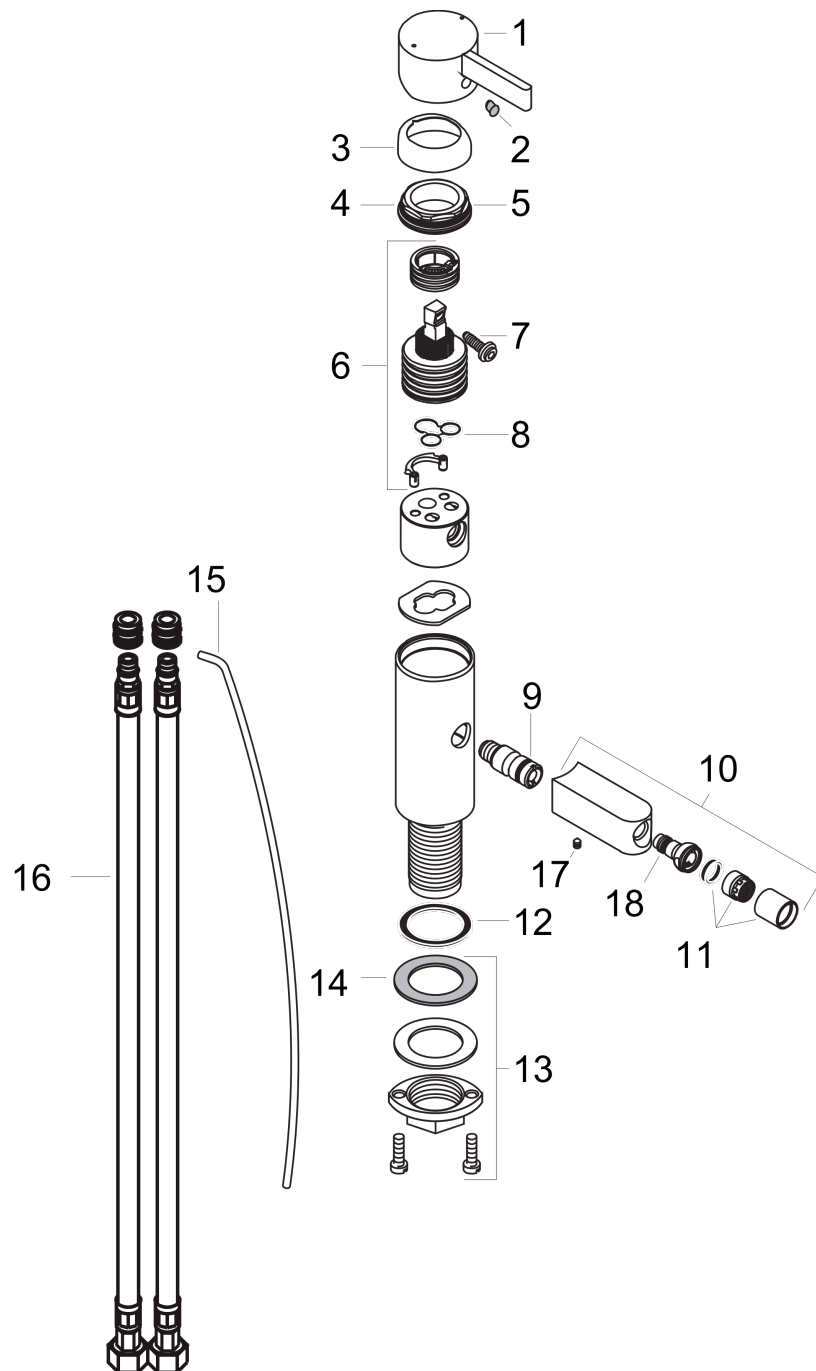

**AXOR Steel**  
**Single Lever Bidet Mixer DN15**  
Surfaces: **Stainless Steel** Article Number: **35202800**

## Exploded Drawing

Year of production: 10/10 - 07/12

**AXOR Steel**  
**Single Lever Bidet Mixer DN15**  
 Surfaces: **Stainless Steel** Article Number: **35202800**

## Spare part list

Year of production: **10/10 - 07/12**

Pos.	Description	Article Number	PC	PU
1	handle	35093800	15	1
2	screw cover	96681000	2	1
3	flange	96682800	10	1
4	nut	96690000	4	1
5	O-ring 27x2,5	98149000	1	1
6	cartridge, assy	92730000	11	1
7	locking screw for handle	95140000	2	1
8	seal	95008000	3	1
9	O-ring 11x2	98127000	1	1
10	spout cpl.	97813800	16	1
11	aerator laminar M16x1 (7 l/min)	96684800	8	1
12	flat seal	98749000	2	1
13	fixing set (Ø 32)	13961000	7	1
14	lever collar	97548000	1	1
15	pull rod	96657800	7	1
16	connection hose 450 mm M8x0,75 G3/8	97206000	8	1
17	hollow set screw M4x5	92846000	4	1
18	O-ring 7x2	98419000	1	1
a	pop up waste	94139800	16	1
b	fixation extension 35 mm	13898000	12	1