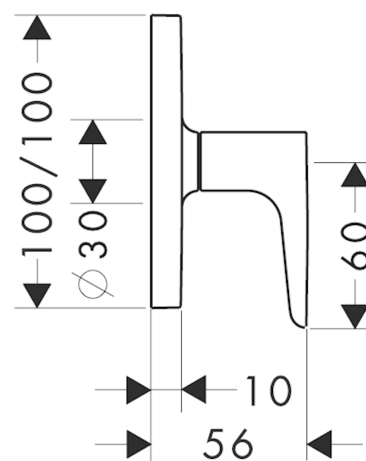

AXOR Citterio M
Shut-off valve for concealed installation with lever handle
Surfaces: **Chrome** Article Number: **34960000**

Description

product features

- connection type: DN15/DN20
- SVGW 0904-5541
- P-IX 29470/II
- WRAS 1707113
- JWWA E-420

Product image

Scale drawing

AXOR Citterio M
Shut-off valve for concealed installation with lever handle
Surfaces: **Chrome** Article Number: **34960000**

Exploded Drawing

Year of production: >01/08

AXOR Citterio M
Shut-off valve for concealed installation with lever handle
 Surfaces: **Chrome** Article Number: **34960000**

Spare part list

Year of production: >01/08

Pos.	Description	Article Number	PC	PU
1	handle	34095000	0	1
2	handle fixing set	98932000	0	1
3	nut	98512000	0	1
4	escutcheon	98511000	0	1
5	seal	97530000	0	1
6	fixing set	96393000	0	1
7	extension 25 mm	96370000	0	1
a	concealed items DN20 (3/4")	15970180	0	1
b	concealed items 1/2"	15973180	0	1
c	concealed items 1/2"	15974180	0	1