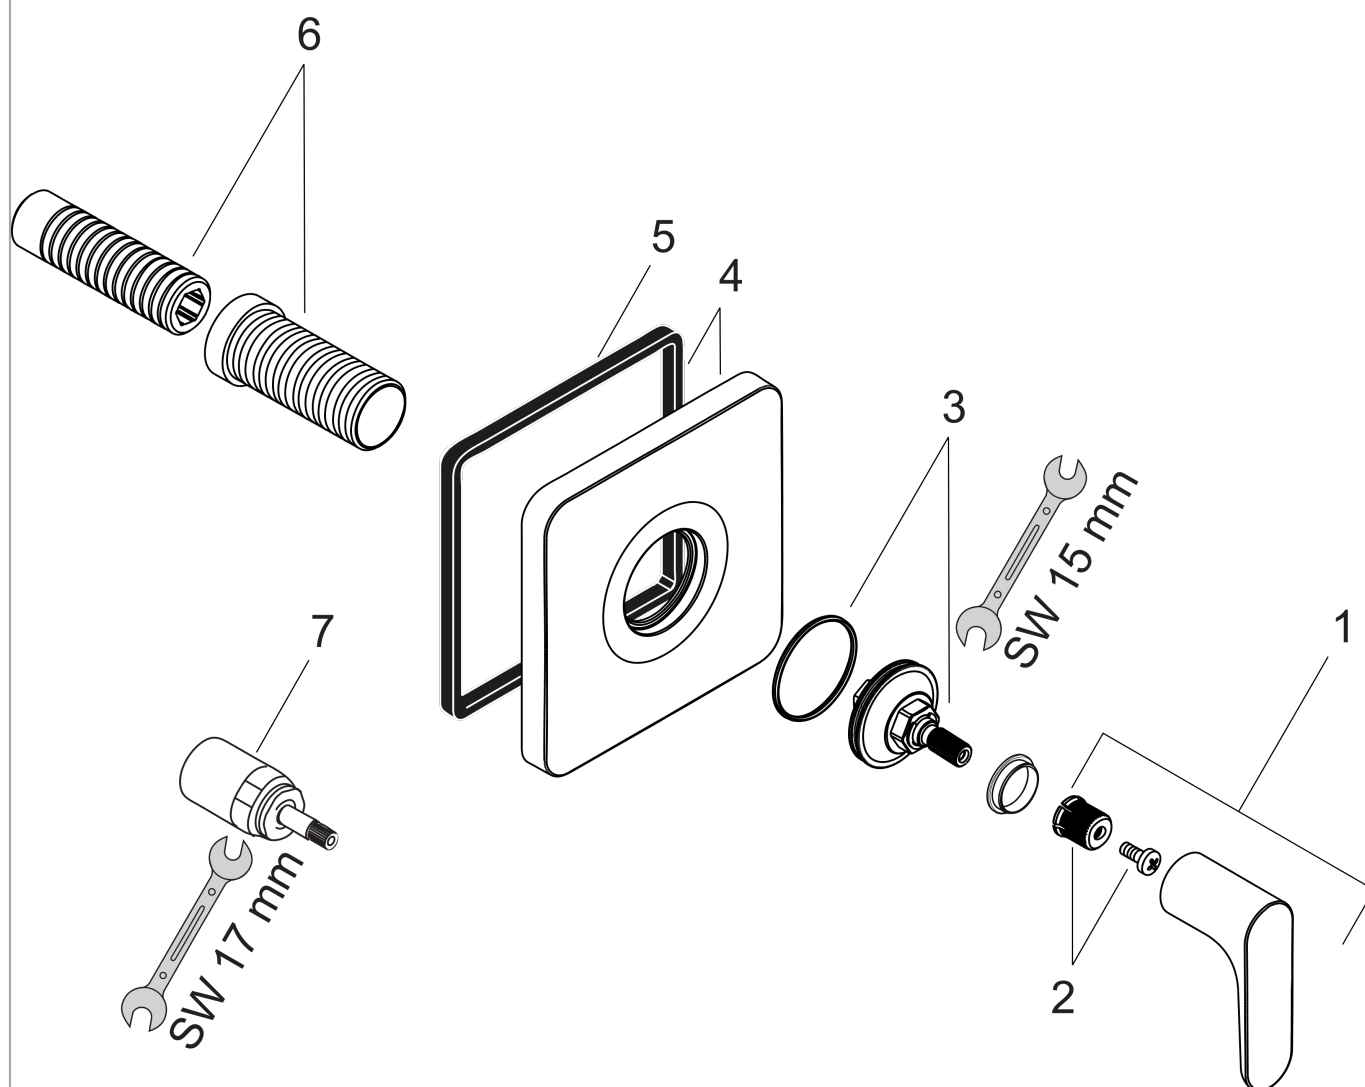

AXOR Citterio M
Shut-off valve for concealed installation with lever handle
Surfaces: **Chrome** Article Number: **34960000**

Description

product features

- connection type: DN15/DN20
- SVGW 0904-5541
- P-IX 29470/II
- WRAS 1707113
- JWWA E-420

Product image

Scale drawing

AXOR Citterio M
Shut-off valve for concealed installation with lever handle
Surfaces: **Chrome** Article Number: **34960000**

Exploded Drawing

Year of production: >01/08

AXOR Citterio M
Shut-off valve for concealed installation with lever handle
 Surfaces: **Chrome** Article Number: **34960000**

Spare part list

Year of production: >01/08

Pos.	Description	Article Number	PC	PU
1	handle	34095000	0	1
2	handle fixing set	98932000	0	1
3	nut	98512000	0	1
4	escutcheon	98511000	0	1
5	seal	97530000	0	1
6	fixing set	96393000	0	1
7	extension 25 mm	96370000	0	1
a	concealed items DN20 (3/4")	15970180	0	1
b	concealed items 1/2"	15973180	0	1
c	concealed items 1/2"	15974180	0	1