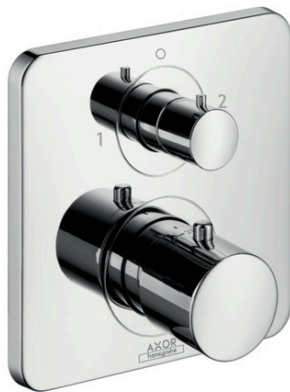

AXOR Citterio M

Thermostat for concealed installation with shut-off/ diverter valve

Surfaces: **Chrome** Article Number: **34725000**

Description

product features

- 2 outlets
- thermostat cartridge, shut-off valve
- min. operating pressure: 1 bar
- max. operating pressure: 10 bar
- safety lock at 40° C
- temperature limitation adjustable
- with silencer
- connection type: basic set

Product image