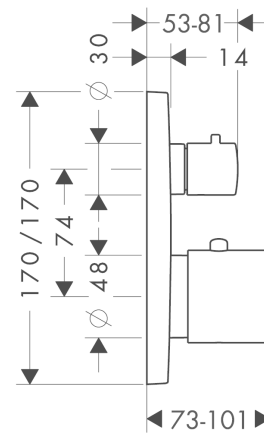

### Description

#### product features

- 2 outlets
- thermostat cartridge, shut-off valve
- min. operating pressure: 1 bar
- max. operating pressure: 10 bar
- safety lock at 40° C
- temperature limitation adjustable
- with silencer
- connection type: basic set

### Scale drawing