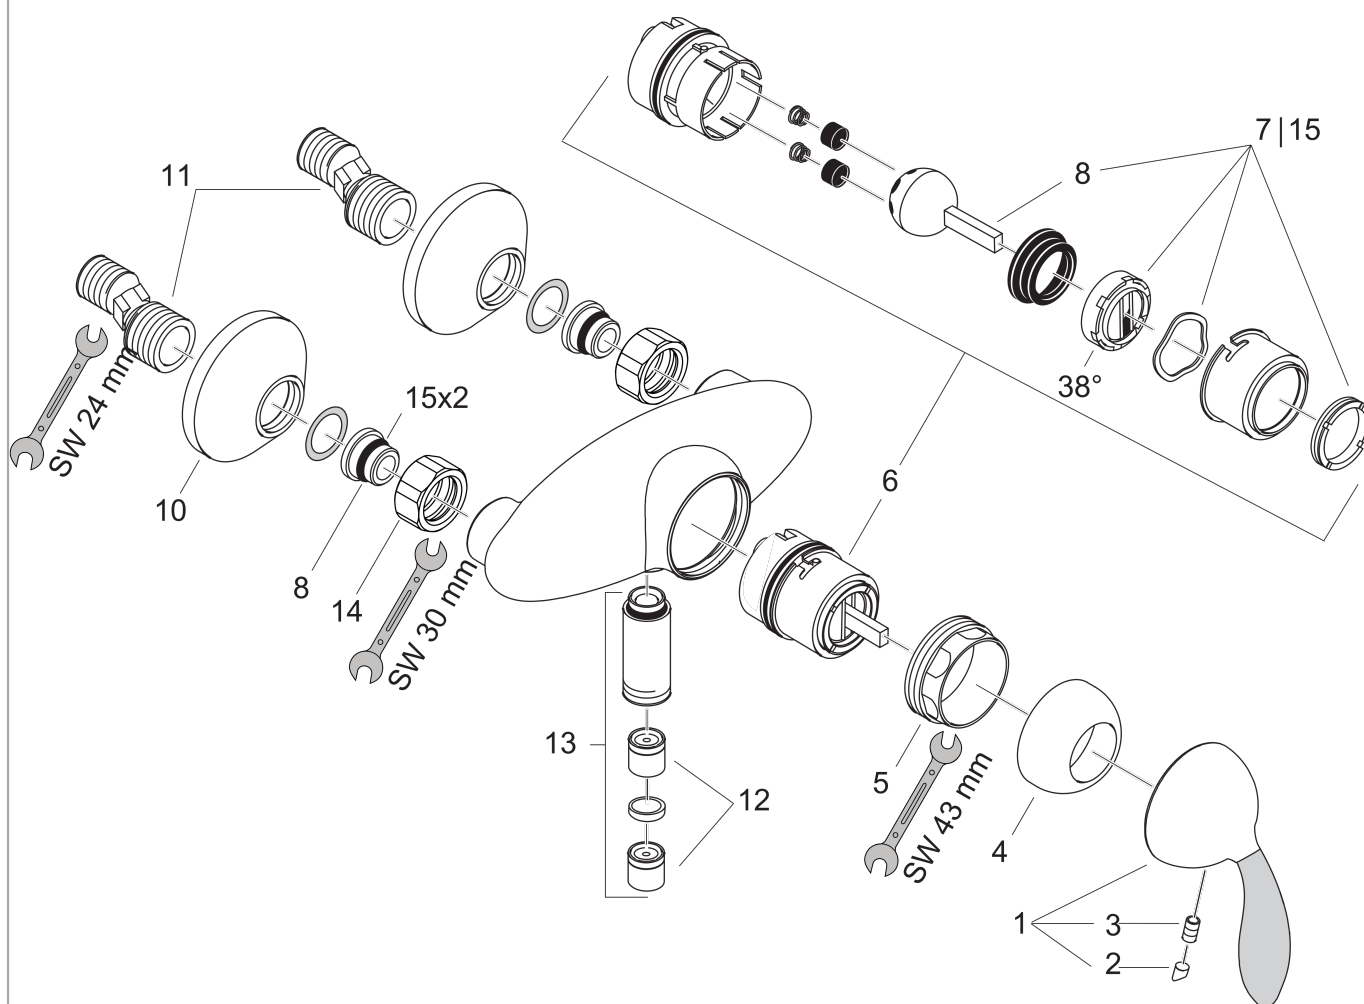

AXOR Azzur
Single Lever Shower Mixer G 1/2
 Surfaces: **Topas** Article Number: **34600520**

Exploded Drawing

Year of production: 11/97 - 07/05

AXOR Azzur
Single Lever Shower Mixer G ½
 Surfaces: **Topas** Article Number: **34600520**

Spare part list

Year of production: **11/97 - 07/05**

Pos.	Description	Article Number	PC	PU
1	handle	34091520	16	1
2	screw cover	94075000	3	1
3	hollow set screw M6x10 DIN 916	96029000	1	1
4	flange	96257000	9	1
5	nut	94106000	8	1
6	cartridge, assy	14096000	14	1
7	service set with service tool	13952000	9	1
8	service set without service tool	98804000	8	1
9	mixer ball	13964000	10	1
10	Hose Connection	96044000	7	1
11	set of non return valves DW 15	94074000	5	1
12	set of nuts	96157000	8	1
13	connecting thread	97220000	5	1
14	escutcheon Ø 70 mm	95154000	4	1
15	set of S-unions (±12 mm)	94140000	10	1