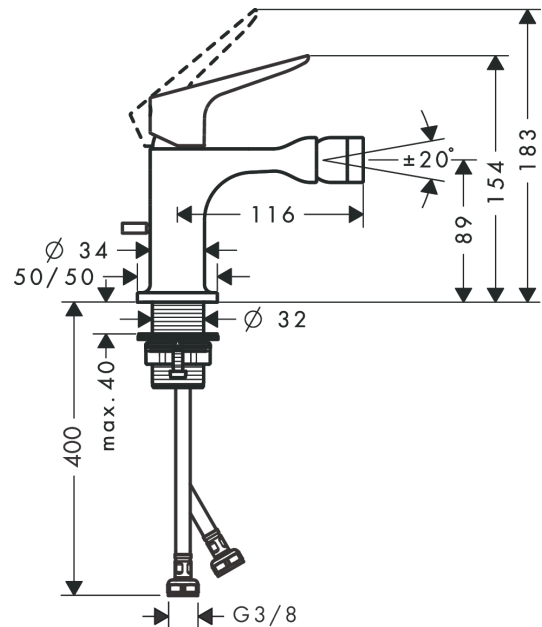

AXOR Citterio M
Single lever bidet mixer with pop-up waste set
 Surfaces: **Chrome** Article Number: **34210000**

Description

product features

- consists of: single lever bidet mixer, waste set
- projection 116 mm
- aerator with ball pivot
- normal spray
- flow rate at 3 bar: 7.2 l/min
- ceramic cartridge
- temperature limitation adjustable
- suitable for continuous flow water heaters
- pop-up waste set G 1¼
- connection dimension: DN15

Technology

Product image

Scale drawing

Flowchart