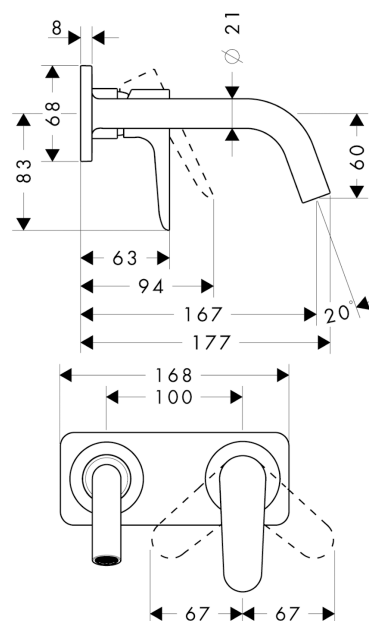

AXOR Citterio M

Single lever basin mixer for concealed installation wall-mounted with spout 167 mm and plate

Surfaces: **Chrome** Article Number: **34112000**

Description

product features

- consists of: Single lever basin mixer for concealed installation wall-mounted, waste set
- projection 167 mm
- normal spray
- flow rate at 3 bar: 5 l/min
- ceramic cartridge
- temperature limitation adjustable
- suitable for continuous flow water heaters
- non-closing waste set
- connection dimension: DN15
- handle can be positioned on the right or left, depends on the basic set installation

Technology

Product image

Scale drawing

Flowchart