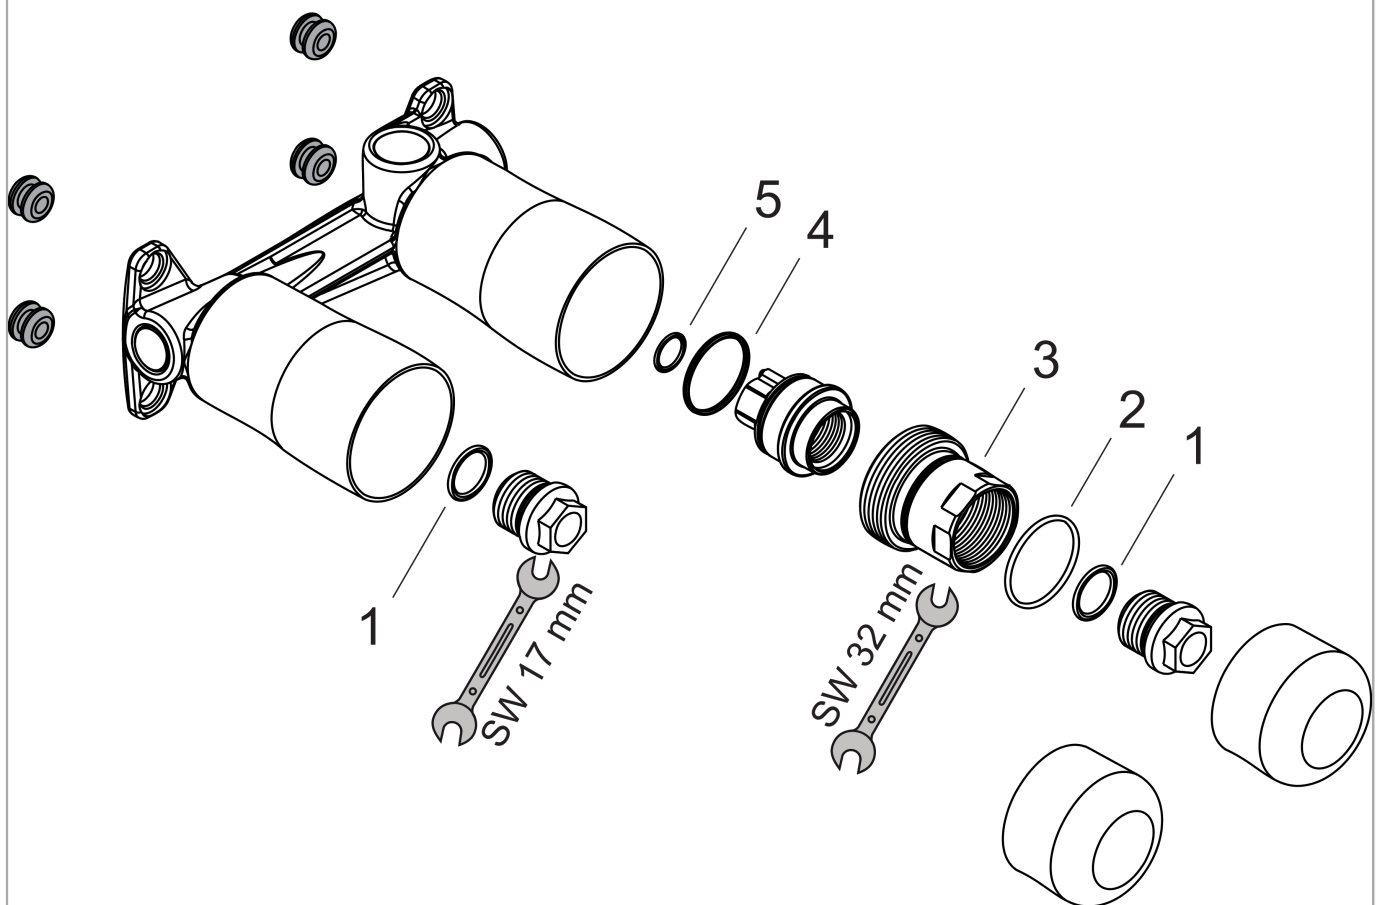

**AXOR Citterio M**  
**Basic set for single basin mixer for concealed installation**  
Surfaces: n.a. Article Number: 34111180

## Exploded Drawing

Year of production: 03/08 - 05/10

**AXOR Citterio M**  
**Basic set for single basin mixer for concealed installation**  
 Surfaces: n.a. Article Number: **34111180**

## Spare part list

Year of production: **03/08 - 05/10**

| Pos. | Description                | Article Number | PC | PU |
|------|----------------------------|----------------|----|----|
| 1    | O-ring 18x2                | 98181000       | 2  | 1  |
| 2    | O-ring 30x1,5              | 98433000       | 1  | 1  |
| 3    | sleeve                     | 98958000       | 12 | 1  |
| 4    | O-ring 26x1,5              | 98390000       | 1  | 1  |
| 5    | O-ring 11x1,5              | 98385000       | 1  | 1  |
| a    | extension set for 34111180 | 34983000       | 18 | 1  |