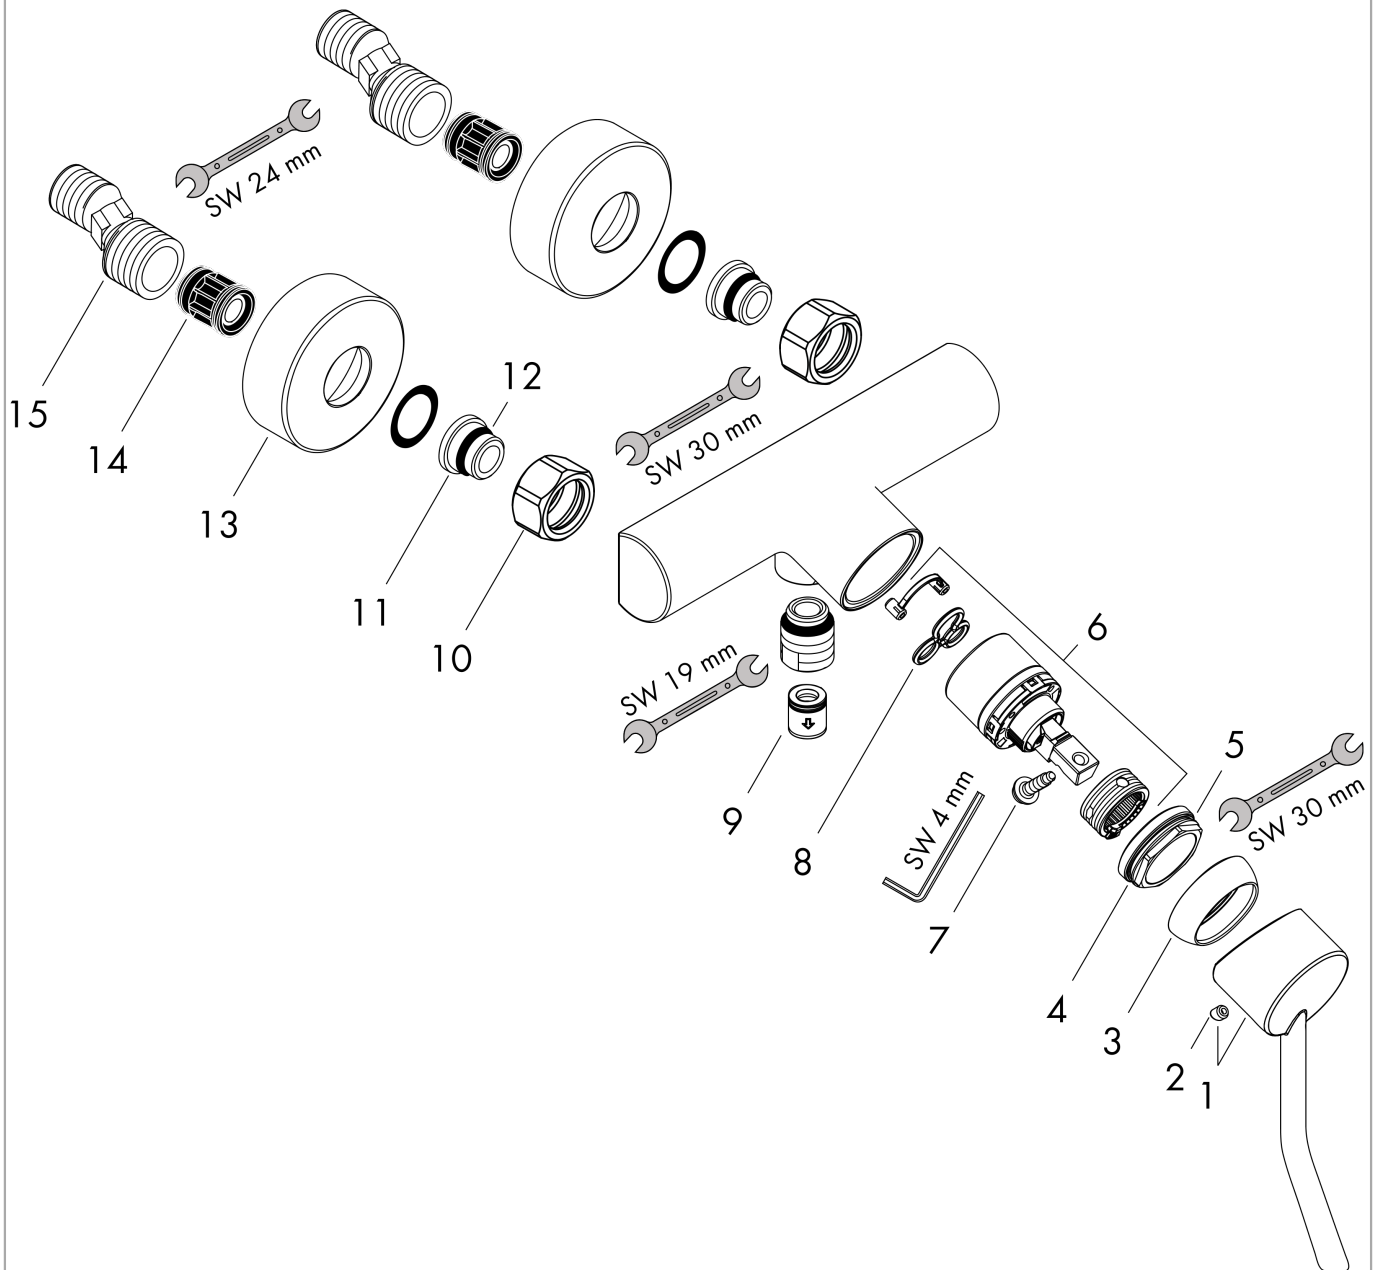

Talis

Single lever shower mixer for exposed installation with extra long handle

Surfaces: **Chrome** Article Number: **32641000**

Exploded Drawing

Year of production: **01/12 - 12/16**

Talis

Single lever shower mixer for exposed installation with extra long handle

Surfaces: **Chrome** Article Number: **32641000**

Spare part list

Year of production: 01/12 - 12/16

Pos.	Description	Article Number	PC	PU
1	handle	95817000	13	1
2	screw cover	96338000	1	1
3	flange	97406000	6	1
4	nut	97209000	5	1
5	O-Ring 32x2	98193000	1	1
6	cartridge, assy	92730000	11	1
7	locking screw for handle	95140000	2	1
8	seal	95008000	3	1
9	set of non return valves DW 15	94074000	5	1
10	set of nuts	96157000	8	1
11	connecting thread	97220000	5	1
12	O-ring 15x2	98163000	1	1
13	escutcheon Ø 68 mm	96467000	6	1
14	noise reduction	96429000	2	1
15	set of S-unions (±12 mm)	94140000	10	1
a	set of S-unions (±32 mm)	98592000	9	1