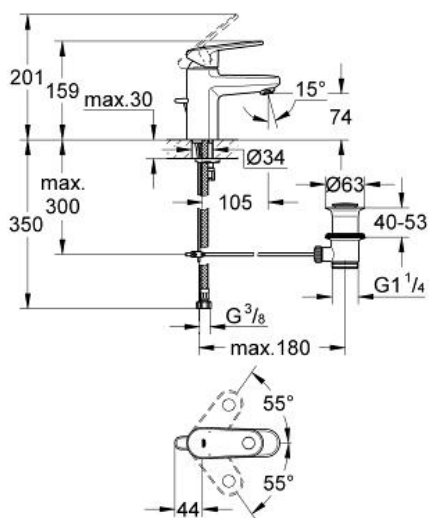

EUROPLUS  
Single-lever basin mixer 1/2"  
S-Size

MODEL # 32612002

Pure Freude  
an Wasser

**Product Description:**  
Single-lever basin mixer 1/2"  
S-Size

**Standard Specification:**

single hole installation  
metal lever  
**GROHE SilkMove** 35 mm ceramic cartridge  
adjustable flow rate limiter  
adjustable minimum flow rate approx. 2.5 l/min  
with temperature limiter  
**GROHE StarLight** chrome finish  
**GROHE QuickFix** Plus installation  
system with centering support  
**SpeedClean** mousseur  
pop-up waste set 1 1/4"  
flexible connection hoses  
optional temperature limiter ref. no. 08 791