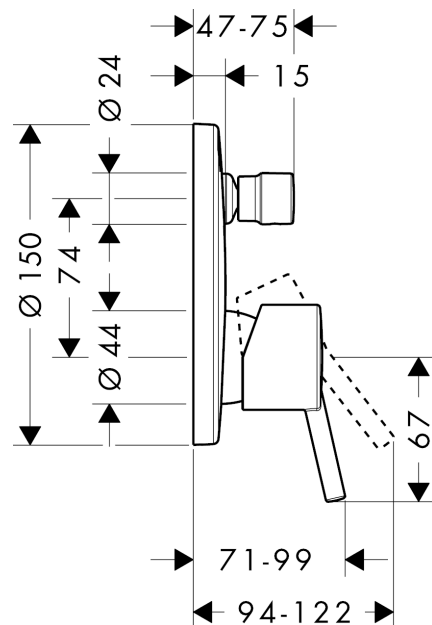

Talis S
Single lever bath mixer for concealed installation
 Surfaces: **Chrome** Article Number: **32475000**

Description

product features

- connection type: basic set
- ceramic cartridge
- min. operating pressure: 1 bar
- max. operating pressure: 10 bar
- temperature limitation adjustable
- with automatic resetting
- with silencer

Product image

Scale drawing

Flowchart