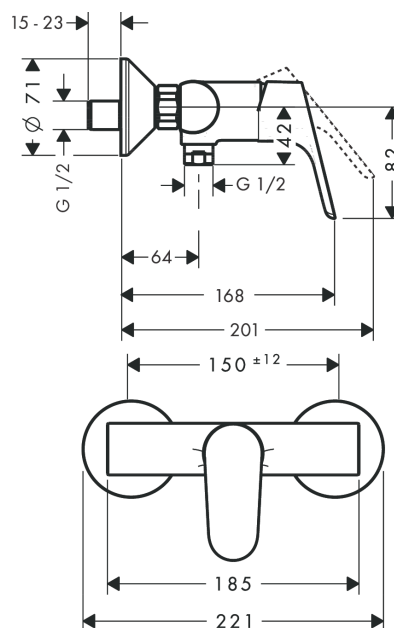

## Description

### product features

- 1 outlet
- connection type: s-shaped connections
- centre distance:  $150 \pm 12$  mm
- flow rate of hand shower at 3 bar: 15 l/min
- ceramic cartridge
- min. operating pressure: 1 bar
- max. operating pressure: 10 bar
- temperature limitation adjustable
- non-return valve
- with silencer
- hose connection DN15
- connection dimension: DN15

## Scale drawing