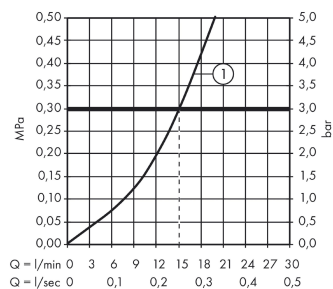

Flowchart

Shower outlet with 1B-resistance