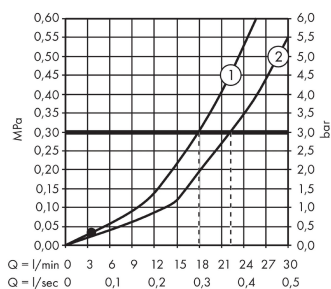

Focus

4-hole rim mounted bath mixer

Surfaces: **Chrome** Article Number: **31936000**

Description

product features

- consists of: 4-hole rim mounted bath mixer, hand shower, shower hose, shower holder
- connection type: basic set
- maximum pull-out length of hand shower: 1.60 m
- flow rate at 3 bar: 22 l/min
- ceramic valves hot/ cold 180°
- with automatic resetting
- non-return valve
- connection dimension: DN15
- with integrated safety combination EN 1717

Technology

Product image

Scale drawing

Flowchart

- ① Hand shower
- ② Bath spout