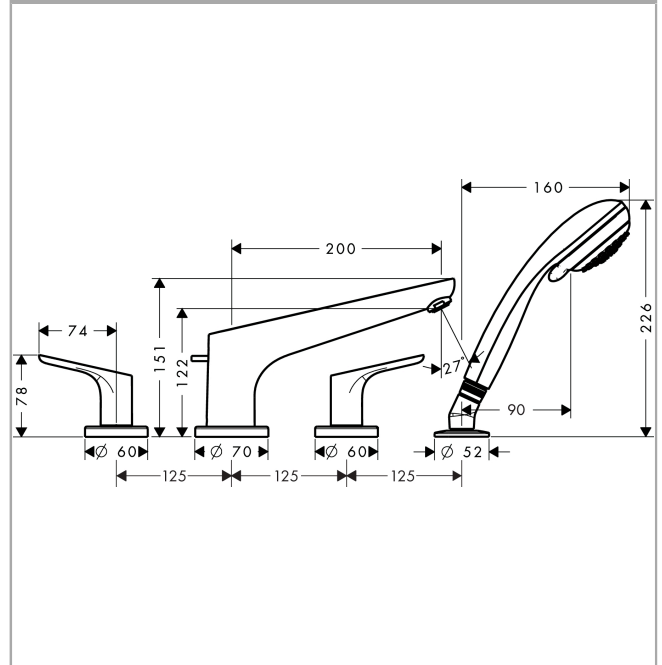

Focus

4-hole rim mounted bath mixer

Surfaces: **Chrome** Article Number: **31936000**

Description

product features

- consists of: 4-hole rim mounted bath mixer, hand shower, shower hose, shower holder
- connection type: basic set
- maximum pull-out length of hand shower: 1.60 m
- flow rate at 3 bar: 22 l/min
- ceramic valves hot/ cold 180°
- with automatic resetting
- non-return valve
- connection dimension: DN15
- with integrated safety combination EN 1717

Technology

Product image

Scale drawing

Flowchart

- ① Hand shower
- ② Bath spout