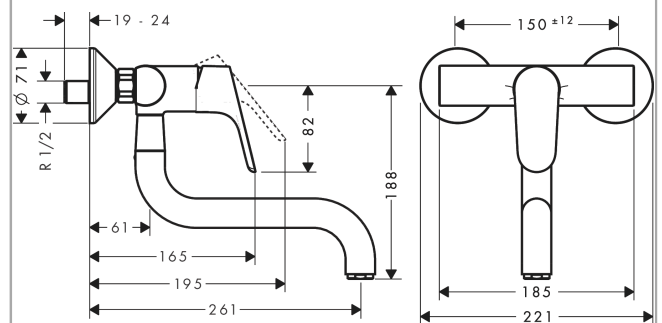

#### product features

- swivel range 180°
- normal spray
- centre distance 150 ± 12 mm
- connection dimension: DN15
- flow rate 12 l/min
- ceramic cartridge
- connection type: s-shaped connections
- suitable for continuous flow water heaters

### Scale drawing