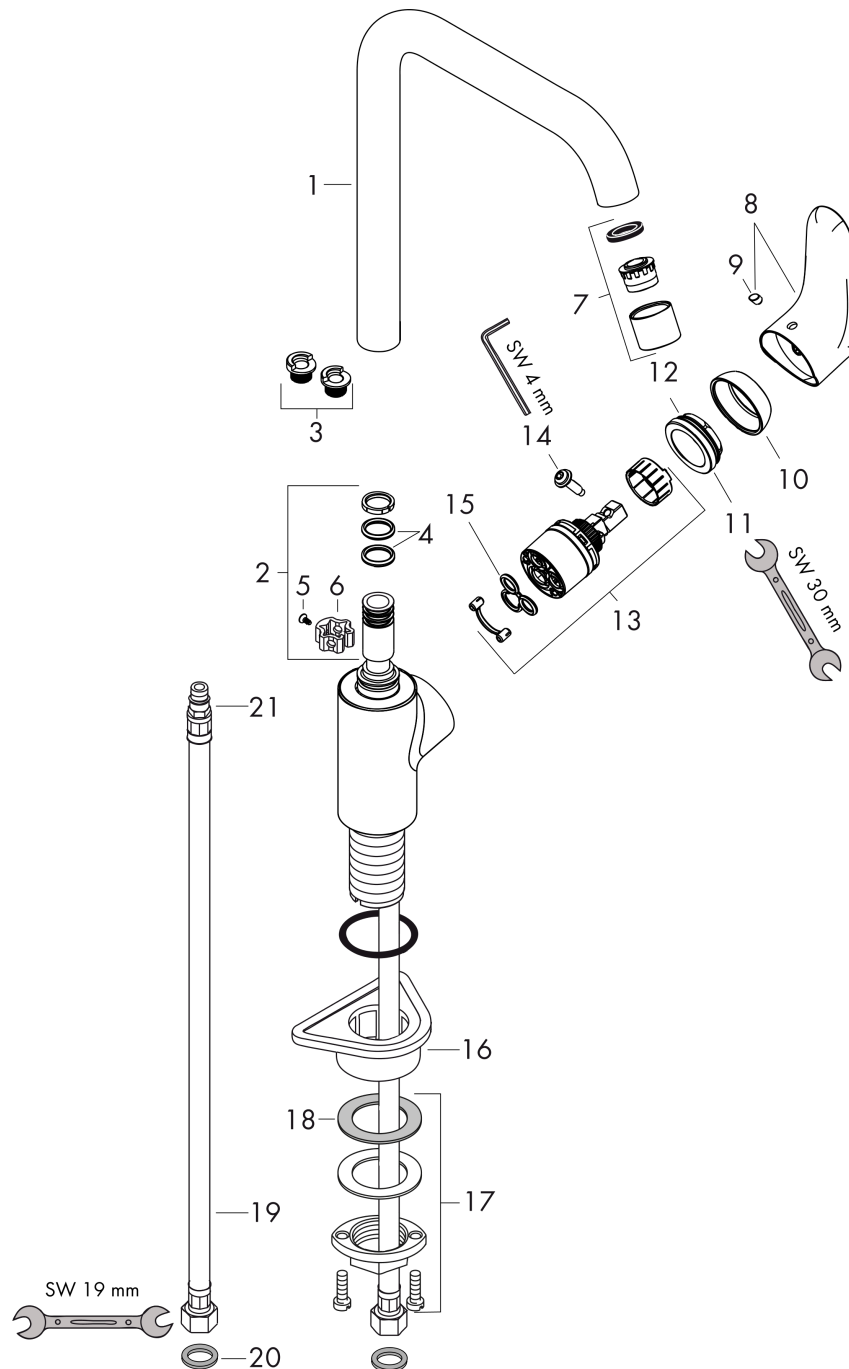

Focus M41

Single lever kitchen mixer 260, 1jet

Finish: **Chrome** Article Number: **31820000**

Description

product features

- ComfortZone 260
- swivel range adjustable in 3 steps 110°, 150° or 360°
- normal spray
- connection dimension: DN15
- maximum flow rate at 3 bar: 12 l/min
- ceramic cartridge
- connection type: G 3/8 connections
- temperature limitation adjustable
- suitable for continuous flow water heaters

Technology

Design awards

Certificates / Sustainability

Product image

Scale drawing

Flowchart

Focus M41

Single lever kitchen mixer 260, 1jet

Finish: **Chrome** Article Number: **31820000**

Exploded Drawing

Year of production: >05/11

Focus M41

Single lever kitchen mixer 260, 1jet

Finish: **Chrome** Article Number: **31820000**

Spare part list

Year of production: >05/11

Pos.	Description	Article Number	PC	PU
1	spout cpl.	95822000	16	1
2	sealing set	92646000	6	1
3	set of locating rings (110° / 150°)	98486000	5	1
4	O-Ring 14x2,5	98189000	1	1
5	screw	97662000	3	1
6	axialring	97558000	1	1
7	aerator M22x1 (15 l/min)	95824000	6	1
8	handle	98356000	10	1
9	screw cover	96338000	1	1
10	flange	95498000	3	1
11	nut	97209000	5	1
12	O-Ring 32x2	98193000	1	1
13	cartridge, assy	92730000	11	1
14	locking screw for handle	95140000	2	1
15	seal	95008000	3	1
16	support	97523000	2	1
17	fixing set (Ø 34)	95049000	5	1
18	lever collar	97548000	1	1
19	connection hose 900 mm M8x0,75 G3/8	98758000	8	1
20	sealing set	95581000	2	1
21	O-ring 7x1,5	98422000	1	1
a	set of locating rings (60° / 80°)	92259000	6	1