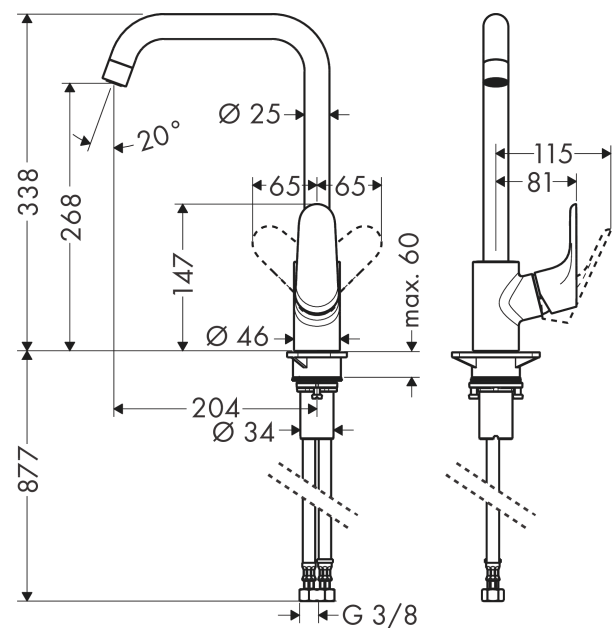

Focus M41

Single lever kitchen mixer 260, 1jet

Finish: **Chrome** Article Number: **31820000**

Description

product features

- ComfortZone 260
- swivel range adjustable in 3 steps 110°, 150° or 360°
- normal spray
- connection dimension: DN15
- maximum flow rate at 3 bar: 12 l/min
- ceramic cartridge
- connection type: G 3/8 connections
- temperature limitation adjustable
- suitable for continuous flow water heaters

Technology

Design awards

Certificates / Sustainability

Product image

Scale drawing

Flowchart

Focus M41

Single lever kitchen mixer 260, 1jet

Finish: **Chrome** Article Number: **31820000**

Exploded Drawing

Year of production: >05/11

Focus M41

Single lever kitchen mixer 260, 1jet

Finish: **Chrome** Article Number: **31820000**

Spare part list

Year of production: >05/11

Pos.	Description	Article Number	PC	PU
1	spout cpl.	95822000	16	1
2	sealing set	92646000	6	1
3	set of locating rings (110° / 150°)	98486000	5	1
4	O-Ring 14x2,5	98189000	1	1
5	screw	97662000	3	1
6	axialring	97558000	1	1
7	aerator M22x1 (15 l/min)	95824000	6	1
8	handle	98356000	10	1
9	screw cover	96338000	1	1
10	flange	95498000	3	1
11	nut	97209000	5	1
12	O-Ring 32x2	98193000	1	1
13	cartridge, assy	92730000	11	1
14	locking screw for handle	95140000	2	1
15	seal	95008000	3	1
16	support	97523000	2	1
17	fixing set (Ø 34)	95049000	5	1
18	lever collar	97548000	1	1
19	connection hose 900 mm M8x0,75 G3/8	98758000	8	1
20	sealing set	95581000	2	1
21	O-ring 7x1,5	98422000	1	1
a	set of locating rings (60° / 80°)	92259000	6	1