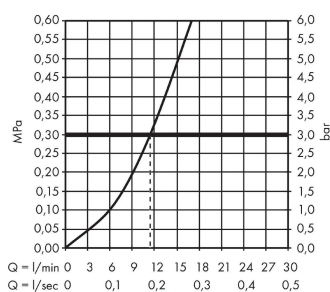

Focus M41

Single lever kitchen mixer 260, 1jet

Finish: **Chrome** Article Number: **31820000**

Description

product features

- ComfortZone 260
- swivel range adjustable in 3 steps 110°, 150° or 360°
- normal spray
- connection dimension: DN15
- maximum flow rate at 3 bar: 12 l/min
- ceramic cartridge
- connection type: G 3/8 connections
- temperature limitation adjustable
- suitable for continuous flow water heaters

Technology

Design awards

Certificates / Sustainability

Product image

Scale drawing

Flowchart

Focus M41

Single lever kitchen mixer 260, 1jet