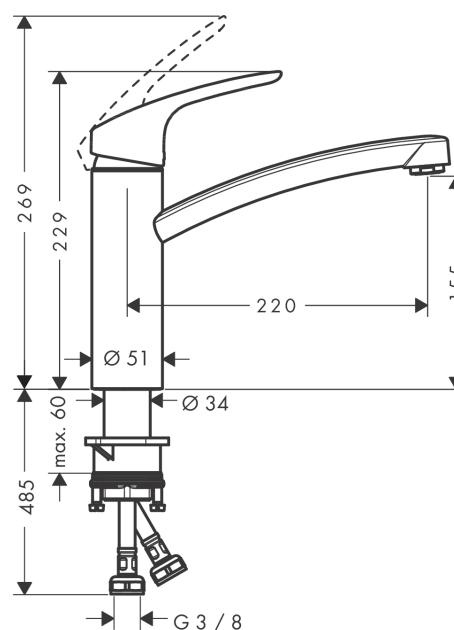

Focus M41

Single lever kitchen mixer 160, 1jet

Surfaces: **Chrome** Article Number: **31806000**

Description

product features

- ComfortZone 160
- swivel range 360°
- normal spray
- connection dimension: DN15
- flow rate 12 l/min
- ceramic cartridge
- connection type: G 3/8 connections
- suitable for continuous flow water heaters

Technology

Product image

Scale drawing

Flowchart