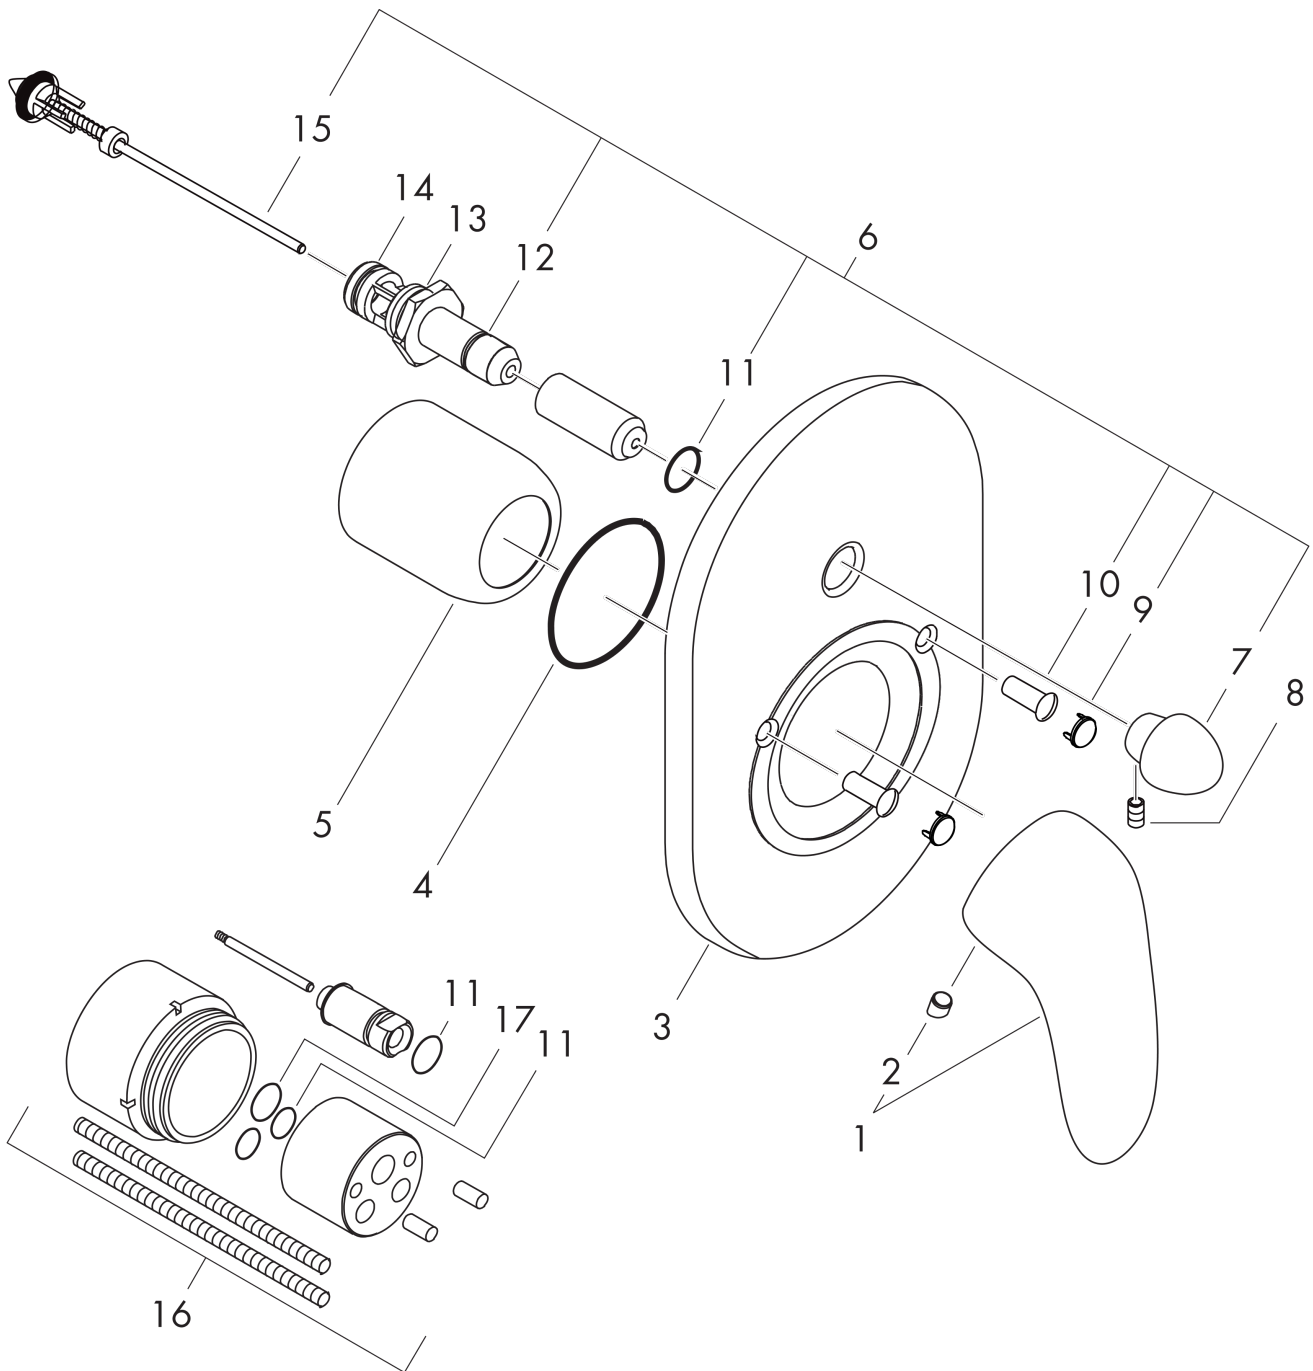

Metris E
Single Lever Bath Mixer, for concealed installation
 Surfaces: **Chrome** Article Number: **31477000**

Exploded Drawing

Year of production: **06/06 - 12/13**

Metris E
Single Lever Bath Mixer, for concealed installation
 Surfaces: **Chrome** Article Number: **31477000**

Spare part list

Year of production: **06/06 - 12/13**

Pos.	Description	Article Number	PC	PU
1	handle	31094000	10	1
2	screw cover	96338000	1	1
3	escutcheon bath/shower mixer	95011000	10	1
4	O-Ring 48x3	95508000	1	1
5	flange	96348000	4	1
6	diverter assy with sleeve and handle	95015000	14	1
7	diverter knob cpl.	95013000	5	1
8	hollow set screw M4x10	97667000	1	1
9	cover cap	95433000	2	1
10	hollow screw	96065000	2	1
11	O-ring 10x1,5	98123000	1	1
12	O-ring 14x3	98130000	1	1
13	O-ring 16x2,5	98134000	1	1
14	O-ring 13x2	98128000	1	1
15	selector assy	96937000	6	1
16	extension set 28 mm tub mixer	32498000	16	1
17	O-ring 12x1,5	98430000	1	1
a	concealed item	31741180	99	1