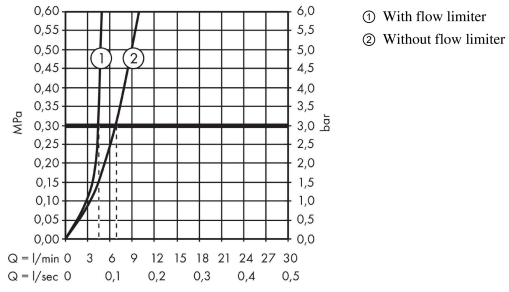

Metropol Classic

Single lever basin mixer 110 with lever handle and pop-up waste set

Finish: **Chrome** Article Number: **31300000**

Flowchart