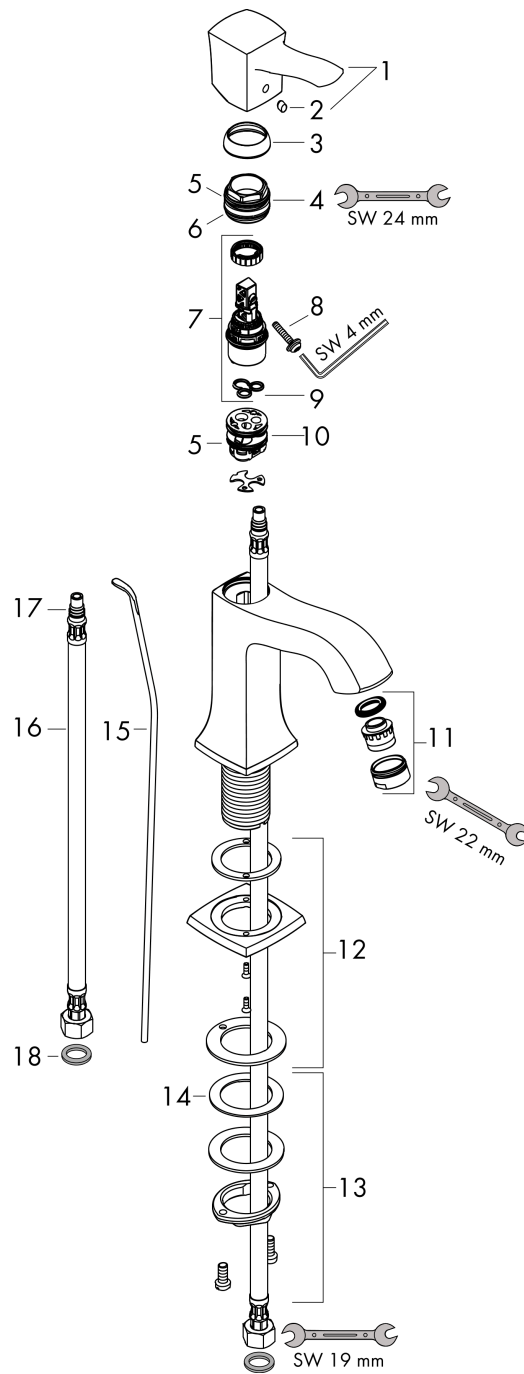

##### product features

- consists of: single lever basin mixer, waste set
- ComfortZone 110
- projection: 113 mm
- spout height: 106 mm
- handle variant: lever handle
- spray type: normal spray
- maximum flow rate at 3 bar: 5 l/min
- ceramic cartridge
- temperature limitation adjustable
- suitable for continuous flow water heaters
- pop-up waste set G 1¼
- material waste set: metal
- connection type: G ¾ connections
- connection dimension: DN15

#### Scale drawing

**Metropol Classic**

**Single lever basin mixer 110 with lever handle and pop-up waste set**

Finish: **Chrome** Article Number: **31300000**

**Flowchart**

**Metropol Classic**  
**Single lever basin mixer 110 with lever handle and pop-up waste set**  
 Finish: **Chrome** Article Number: **31300000**

**Exploded Drawing**

Year of production: **10/16 - 06/22**

### Spare part list

Year of production: **10/16 - 06/22**

Pos.	Description	Article Number	PC	PU
1	handle	92815000	11	1
2	screw cover	96338000	1	1
3	flange	98863000	10	1
4	nut	98864000	9	1
5	O-ring 23x2	98398000	1	1
6	O-ring 25x1,5	98146000	1	1
7	cartridge, assy	97685000	11	1
8	locking screw for handle	95140000	2	1
9	seal	98865000	8	1
10	adapter for cartridge	98866000	8	1
11	aerator M24x1 (5 l/min)	13185000	98	1
12	escutcheon for spout	92814000	10	1
13	fixing set (Ø 32)	13961000	7	1
14	lever collar	97548000	1	1
15	pull rod	96657000	4	1
16	connection hose 450 mm M8x0,75 G3/8	97206000	8	1
17	O-ring 7x1,5	98422000	1	1
18	sealing set	95581000	2	1
a	pop up waste	94139000	98	1
b	fixation extension 35 mm	13898000	12	1