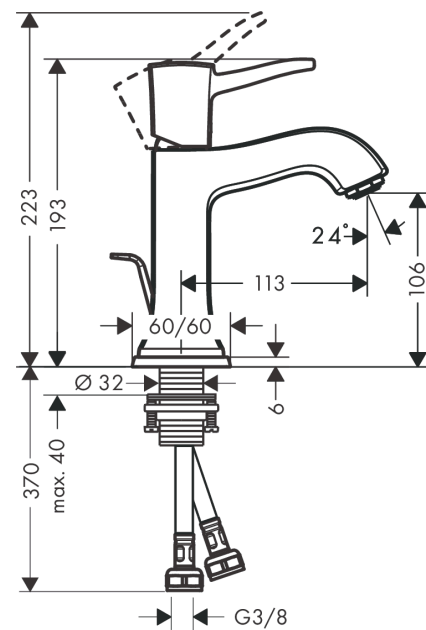

Scale drawing