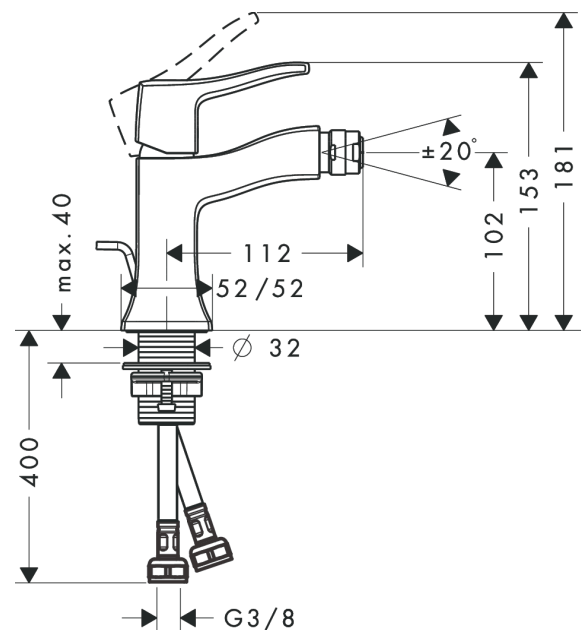

#### product features

- consists of: single lever bidet mixer, waste set
- projection 112 mm
- aerator with ball pivot
- normal spray
- flow rate at 3 bar: 7.2 l/min
- ceramic cartridge
- temperature limitation adjustable
- suitable for continuous flow water heaters
- pop-up waste set G 1¼
- material waste set: metal
- connection dimension: DN15

### Scale drawing