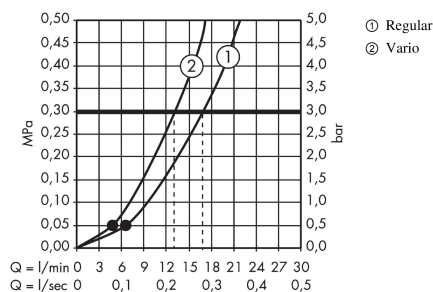

Flowchart

The consumption was measured in combination with the appropriate fittings (thermosta/mixer/ in-wall valve) to reflect actual application in practice.