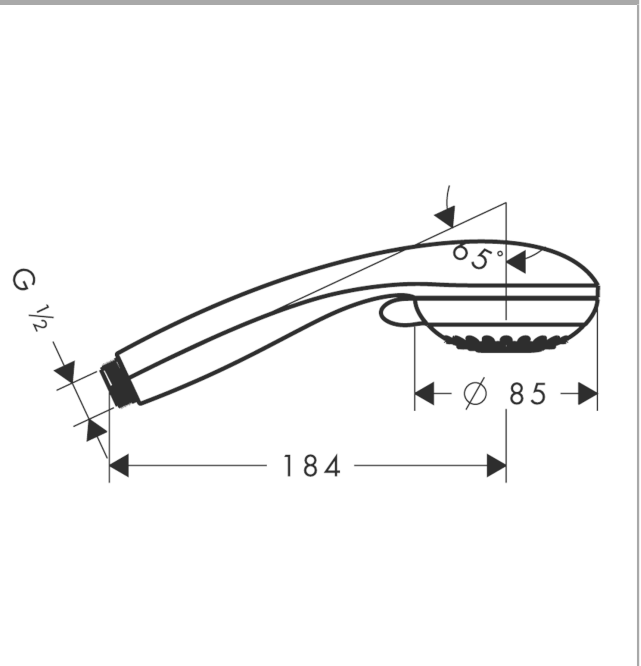

Scale drawing