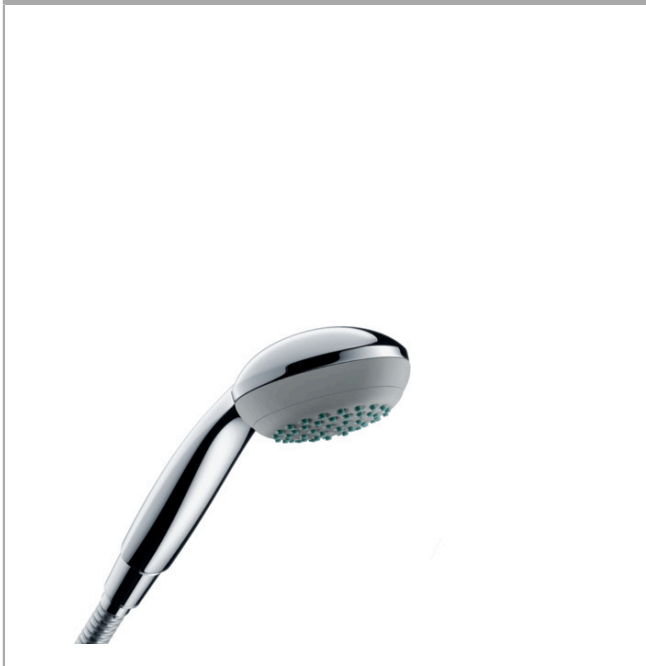

Crometta 85 Hand shower Vario

Surfaces: **Chrome** Article Number: **28562000**

Description

product features

- shower head size: 85 mm
- spray type adjustment by turning spray disc
- spray type: normal spray, Vario spray
- flow rate at 3 bar: 17 l/min
- rinseable dirt filter
- connection thread G 1/2
- connection dimension: DN15
- suitable for continuous flow water heaters

Technology

Product image