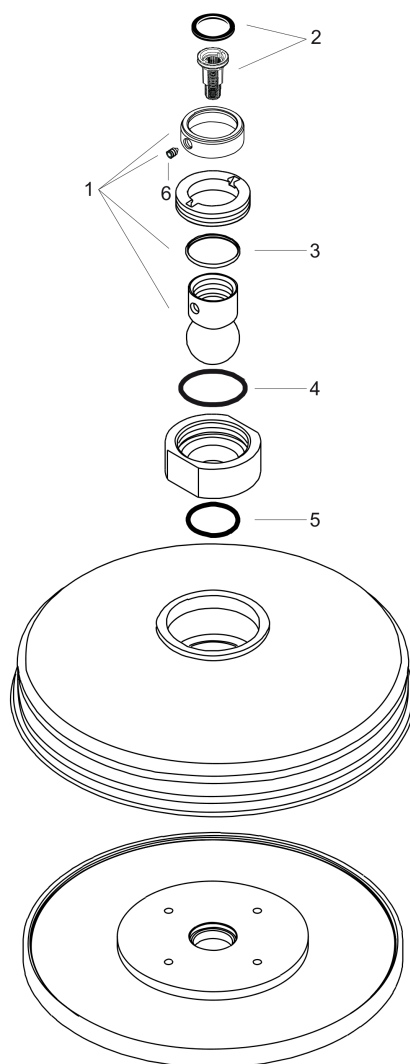

AXOR Montreux
Overhead shower 180 1jet Classic
Surfaces: **Chrome** Article Number: **28487000**

Exploded Drawing

Year of production: **05/11 - 12/19**

AXOR Montreux
Overhead shower 180 1jet Classic
 Surfaces: **Chrome** Article Number: **28487000**

Spare part list

Year of production: **05/11 - 12/19**

Pos.	Description	Article Number	PC	PU
1	ball joint	98941000	9	1
2	filter insert	97708000	2	1
3	lever collar	97536000	2	1
4	O-ring 23x3	98142000	1	1
5	O-ring 18x2	98181000	2	1
6	hollow set screw M4x6	97767000	1	1
a	non return valve	95699000	5	1