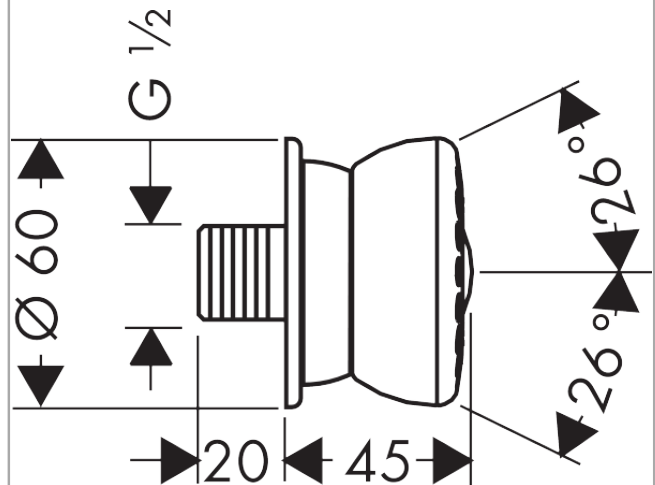

Bodyvette

Body shower 1jet

Surfaces: **Chrome** Article Number: **28466000**

Description

product features

- ball-joint: side shower angle adjustable
- spray type: normal spray
- flow rate normal spray (at 3 bar): 6 l/min
- grey spray disc
- connection thread: G 1/2
- connection dimension: DN15

Technology

Product image

Scale drawing