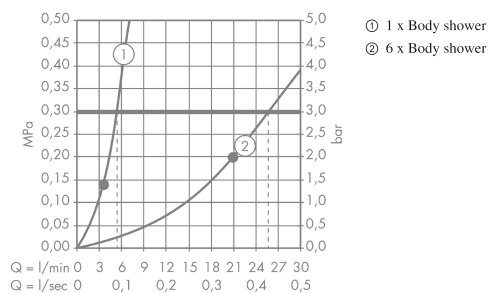

Flowchart

The consumption was measured in combination with the appropriate fittings (thermostat/mixer/ in-wall valve) to reflect actual application in practice.