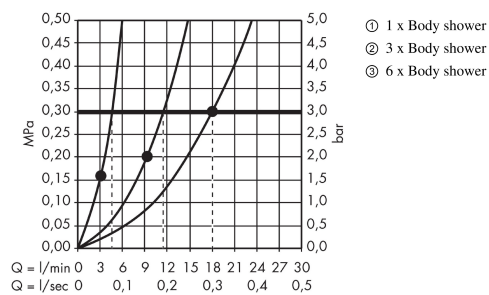

Flowchart

The consumption was measured in combination with the appropriate fittings (thermostat/mixer/ in-wall valve) to reflect actual application in practice.