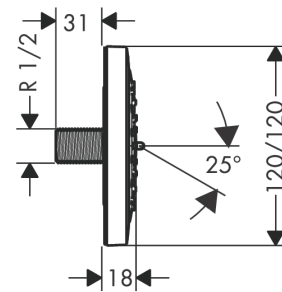

Scale drawing