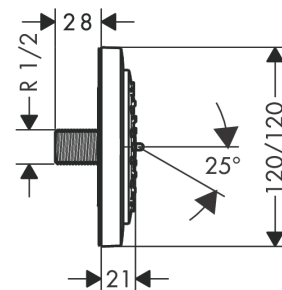

Scale drawing