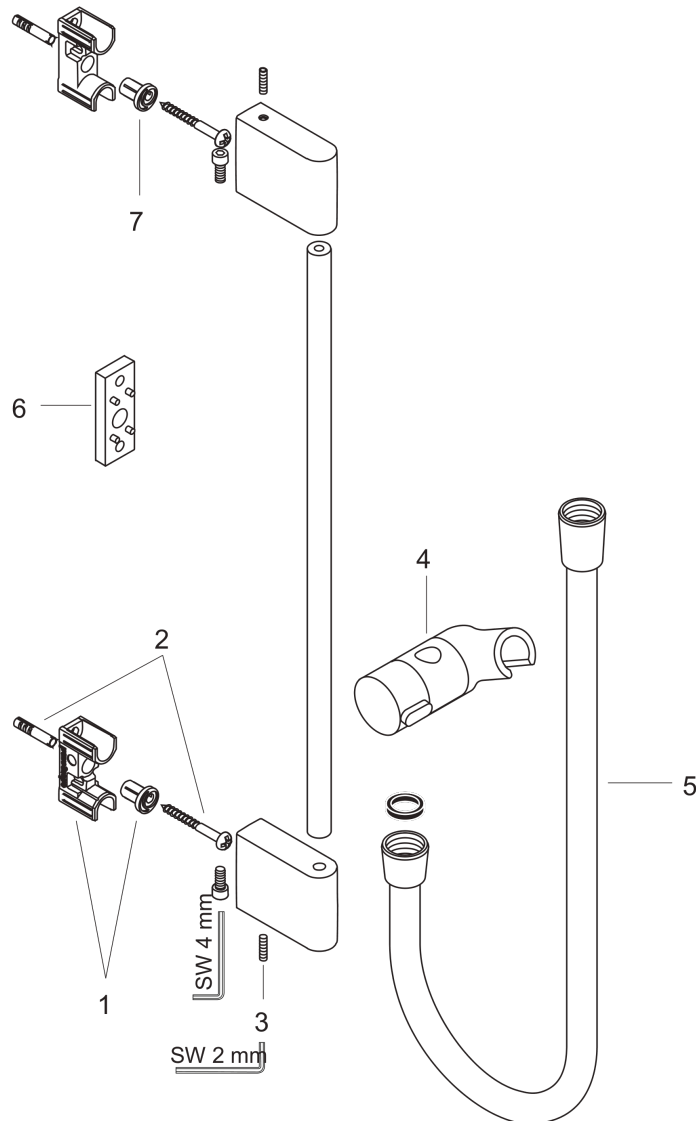

AXOR Steel
Wall bar with shower hose
Surfaces: **Stainless Steel Optic** Article Number: **27941800**

Exploded Drawing

Year of production: **01/05 - 12/11**

AXOR Steel
Wall bar with shower hose
 Surfaces: **Stainless Steel Optic** Article Number: **27941800**

Spare part list

Year of production: **01/05 - 12/11**

Pos.	Description	Article Number	PC	PU
1	support element	96938000	6	1
2	mounting set	96179000	4	1
3	hollow set screw M4x16	97663000	1	1
4	support, assy	97242800	14	1
5	shower hose Isiflex'B 1,60 m	28276800	98	1
6	tile-matching-disk	97692000	6	1
7	excentric socket	97604000	3	1