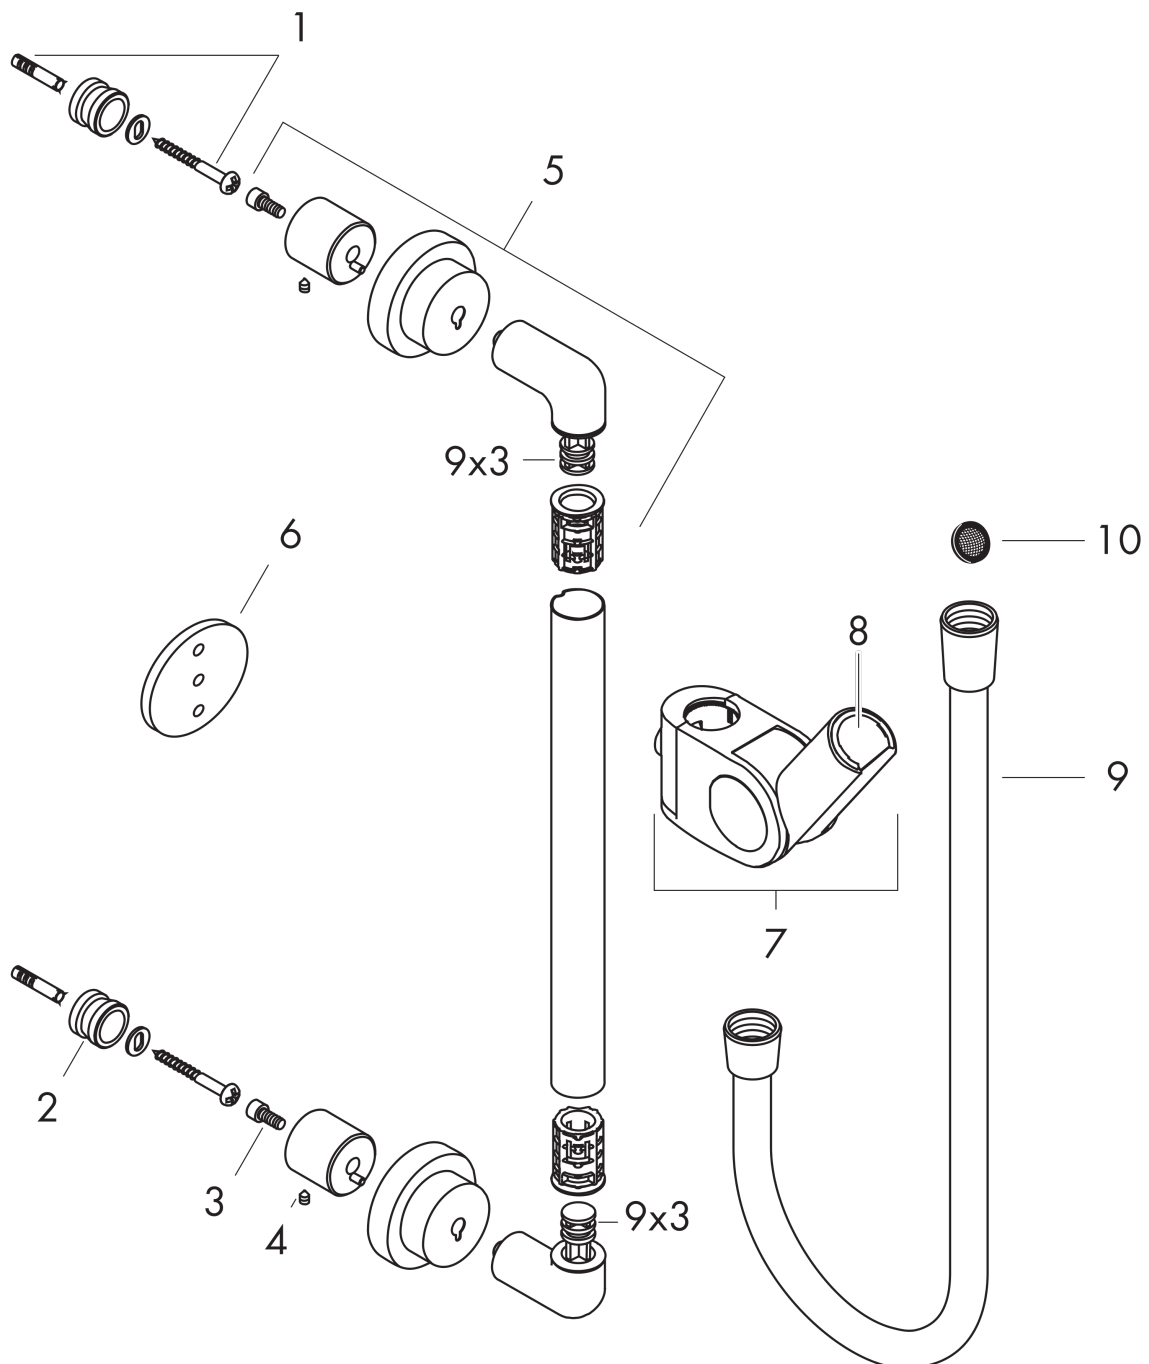

AXOR Citterio
Wallbar 36"
Finishes : **chrome** Part no. : **27831000**

Description

Features

- Consists of: Wallbar, Handshower hose, Slider
- Brass wallbar

Product image

Scale drawing

AXOR Citterio
Wallbar 36"
Finishes : **chrome** Part no. : **27831000**

Installation example

AXOR Citterio
Wallbar 36"
Finishes : **chrome** Part no. : **27831000**

Exploded drawing

Year of production: >07/13

AXOR Citterio
Wallbar 36"
 Finishes : **chrome** Part no. : **27831000**

Spare parts list

Year of production: >07/13

Pos.	Description	Part no.	PC	PU
1	mounting set	40916000	0	1
2	support element	97597000	0	1
3	hexagon socket screw M4x10	97661000	0	1
4	hollow set screw M6x6	97660000	0	1
5	wall support	97696000	0	1
6	tile-matching-disk	96380000	0	1
7	support, assy	96505000	0	1
8	guide	98918000	0	1
9	shower hose Isiflex'B 1,60 m	28276000	0	1
10	filter packing	94246000	0	1