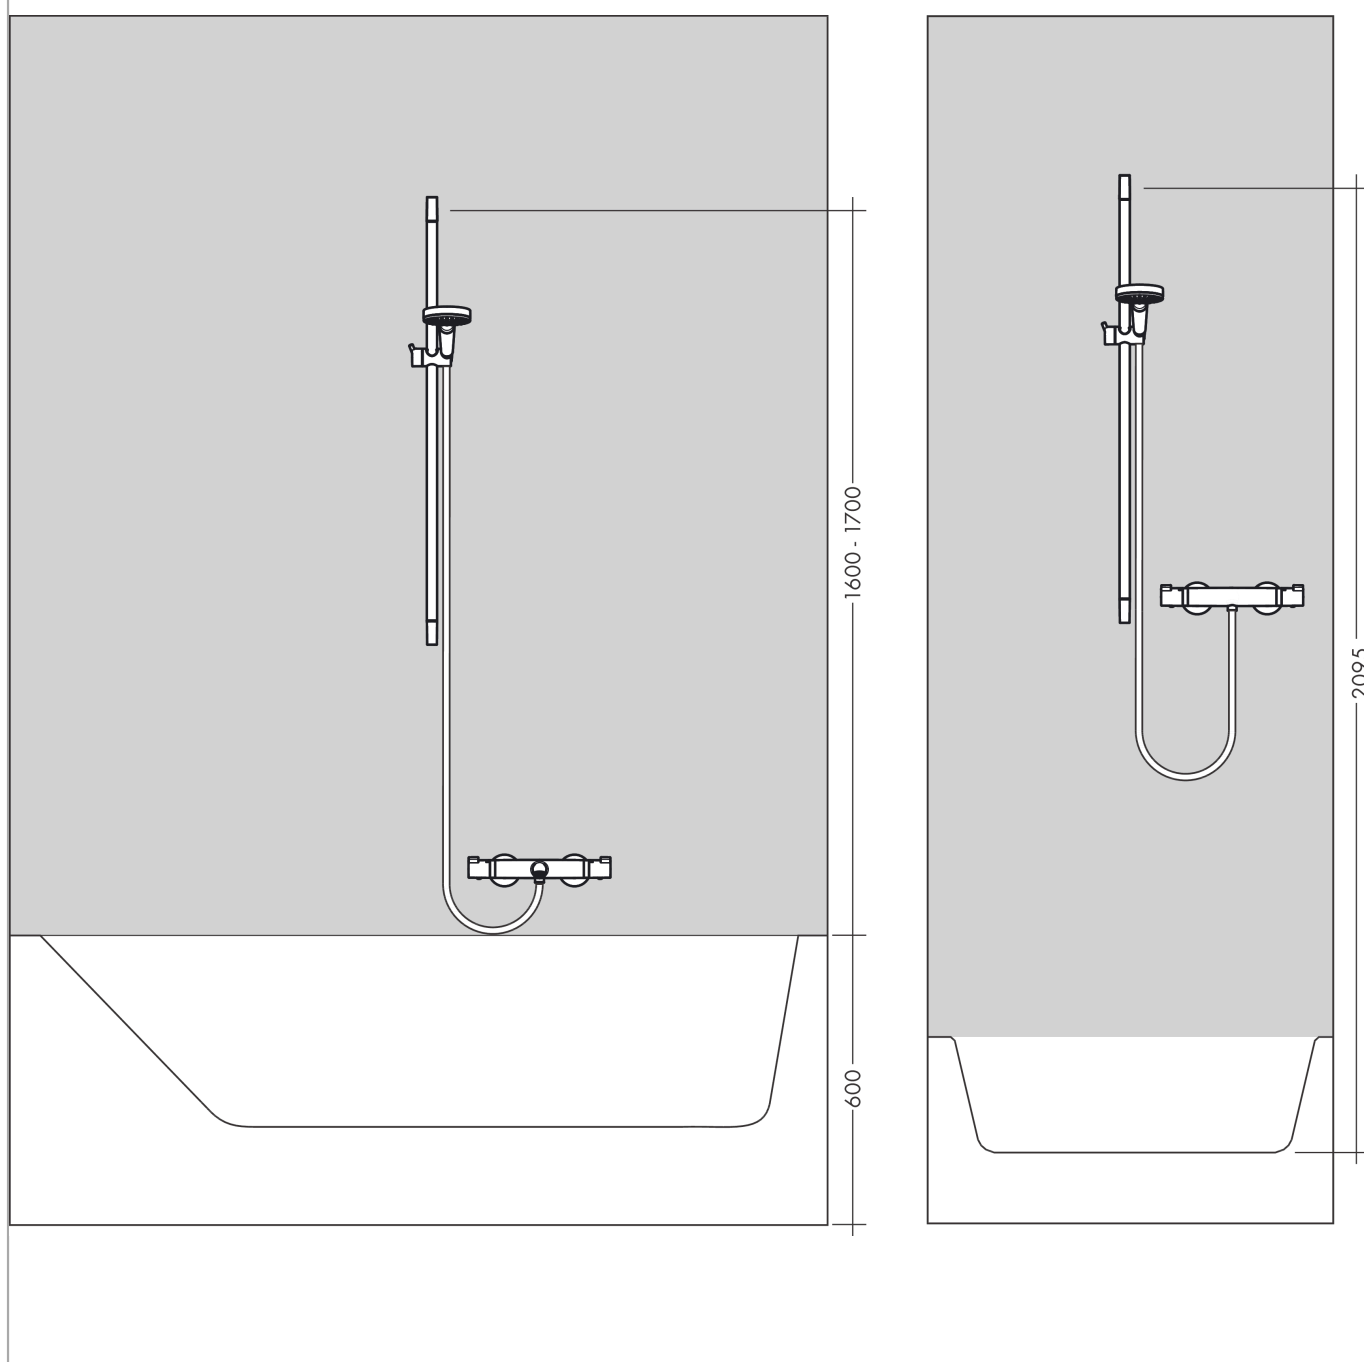

AXOR Citterio
Wallbar 36"
Finishes : **chrome** Part no. : **27831000**

Description

Features

- Consists of: Wallbar, Handshower hose, Slider
- Brass wallbar

Product image

Scale drawing

AXOR Citterio
Wallbar 36"
Finishes : **chrome** Part no. : **27831000**

Installation example

AXOR Citterio
Wallbar 36"
Finishes : **chrome** Part no. : **27831000**

Exploded drawing

Year of production: >07/13

AXOR Citterio
Wallbar 36"
 Finishes : **chrome** Part no. : **27831000**

Spare parts list

Year of production: >07/13

Pos.	Description	Part no.	PC	PU
1	mounting set	40916000	0	1
2	support element	97597000	0	1
3	hexagon socket screw M4x10	97661000	0	1
4	hollow set screw M6x6	97660000	0	1
5	wall support	97696000	0	1
6	tile-matching-disk	96380000	0	1
7	support, assy	96505000	0	1
8	guide	98918000	0	1
9	shower hose Isiflex'B 1,60 m	28276000	0	1
10	filter packing	94246000	0	1