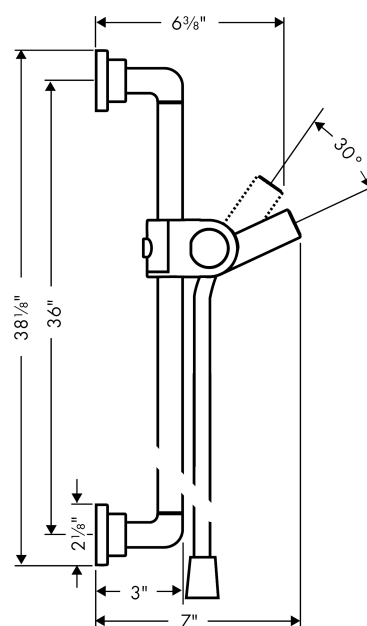

AXOR Citterio
Wallbar 36"
Finishes : **chrome** Part no. : **27831000**

Description

Features

- Consists of: Wallbar, Handshower hose, Slider
- Brass wallbar

Product image

Scale drawing

AXOR Citterio
Wallbar 36"
Finishes : **chrome** Part no. : **27831000**

Installation example

AXOR Citterio
Wallbar 36"
Finishes : **chrome** Part no. : **27831000**

Exploded drawing

Year of production: >07/13

AXOR Citterio
Wallbar 36"
 Finishes : **chrome** Part no. : **27831000**

Spare parts list

Year of production: >07/13

Pos.	Description	Part no.	PC	PU
1	mounting set	40916000	0	1
2	support element	97597000	0	1
3	hexagon socket screw M4x10	97661000	0	1
4	hollow set screw M6x6	97660000	0	1
5	wall support	97696000	0	1
6	tile-matching-disk	96380000	0	1
7	support, assy	96505000	0	1
8	guide	98918000	0	1
9	shower hose Isiflex'B 1,60 m	28276000	0	1
10	filter packing	94246000	0	1