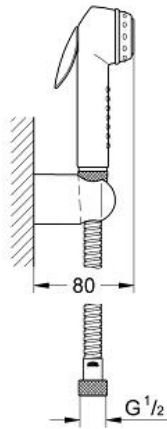

TRIGGER SPRAY 30
Wall holder set 1 spray

MODEL # 27828000

Pure Freude
an Wasser

GROHE

Product Description:
TRIGGER SPRAY 30
Wall holder set 1 spray

Standard Specification:
consists of:
black hand shower with trigger control (28 017)
wall shower holder 28 605
metal shower hose
(28 102)

Color:
 27828000 chrome/black