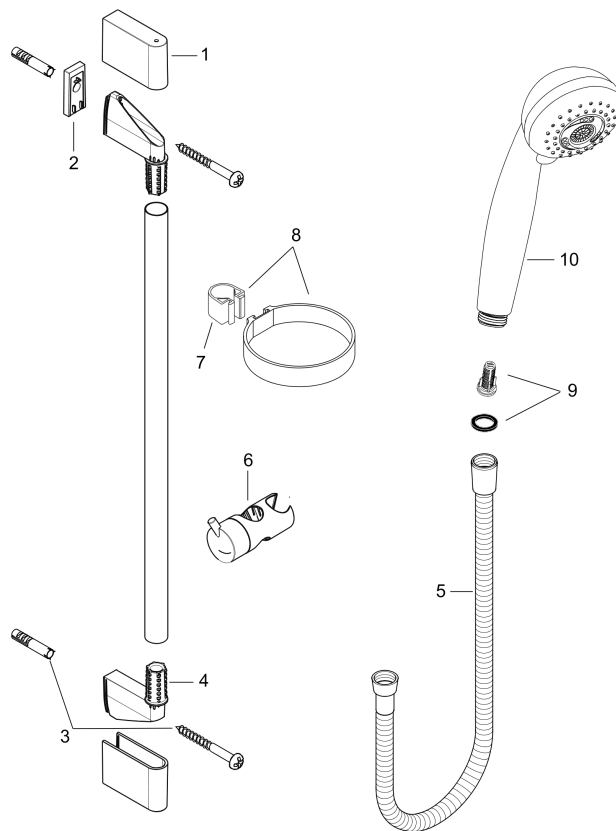

Crometta 85**Shower set Multi with shower bar 90 cm**Finish: **Chrome** Article Number: **27766000****Description****product features**

- consists of: hand shower, shower bar, shower hose, slider
- shower head size: 85 mm
- spray type: Massage spray, MonoRain, normal spray
- spray type adjustment by turning spray disc
- 90° position adjustable hand shower holder, pivots left and right, up and down
- maximum flow rate at 3 bar: 16 l/min
- minimum flow pressure: 1 bar
- operating pressure: min. 1 bar/max. 6 bar
- wall mounting: screw fastening
- wall supports made of plastic
- profile pipe: round
- pipe length: 959 mm
- shower bar diameter: 22 mm
- drilling distance 915 mm

Technology**Product image****Scale drawing**

Crometta 85
Shower set Multi with shower bar 90 cm
 Finish: **Chrome** Article Number: **27766000**

Flowchart

The consumption was measured in combination with the appropriate fittings (thermostat/mixer/in-wall valve) to reflect actual application in practice.

Crometta 85
Shower set Multi with shower bar 90 cm
 Finish: **Chrome** Article Number: **27766000**

Installation examples

Crometta 85
Shower set Multi with shower bar 90 cm
 Finish: **Chrome** Article Number: **27766000**

Exploded Drawing

Year of production: >06/08

Crometta 85
Shower set Multi with shower bar 90 cm
 Finish: **Chrome** Article Number: **27766000**

Spare part list

Year of production: >06/08

Pos.	Description	Article Number	PC	PU
1	cover	95217000	4	1
2	tile-matching-disk 7 mm	97450000	99	1
3	mounting set	96179000	4	1
4	wall support	95218000	3	1
5	shower hose Metaflex'C 1,60 m	28266000	99	1
6	support, assy	95160000	11	1
7	clip for Casetta, Ø 22 mm	96189000	2	1
8	shelf Casetta	28678000	99	1
9	filter insert	97708000	2	1
10	handshower	28563000	99	1