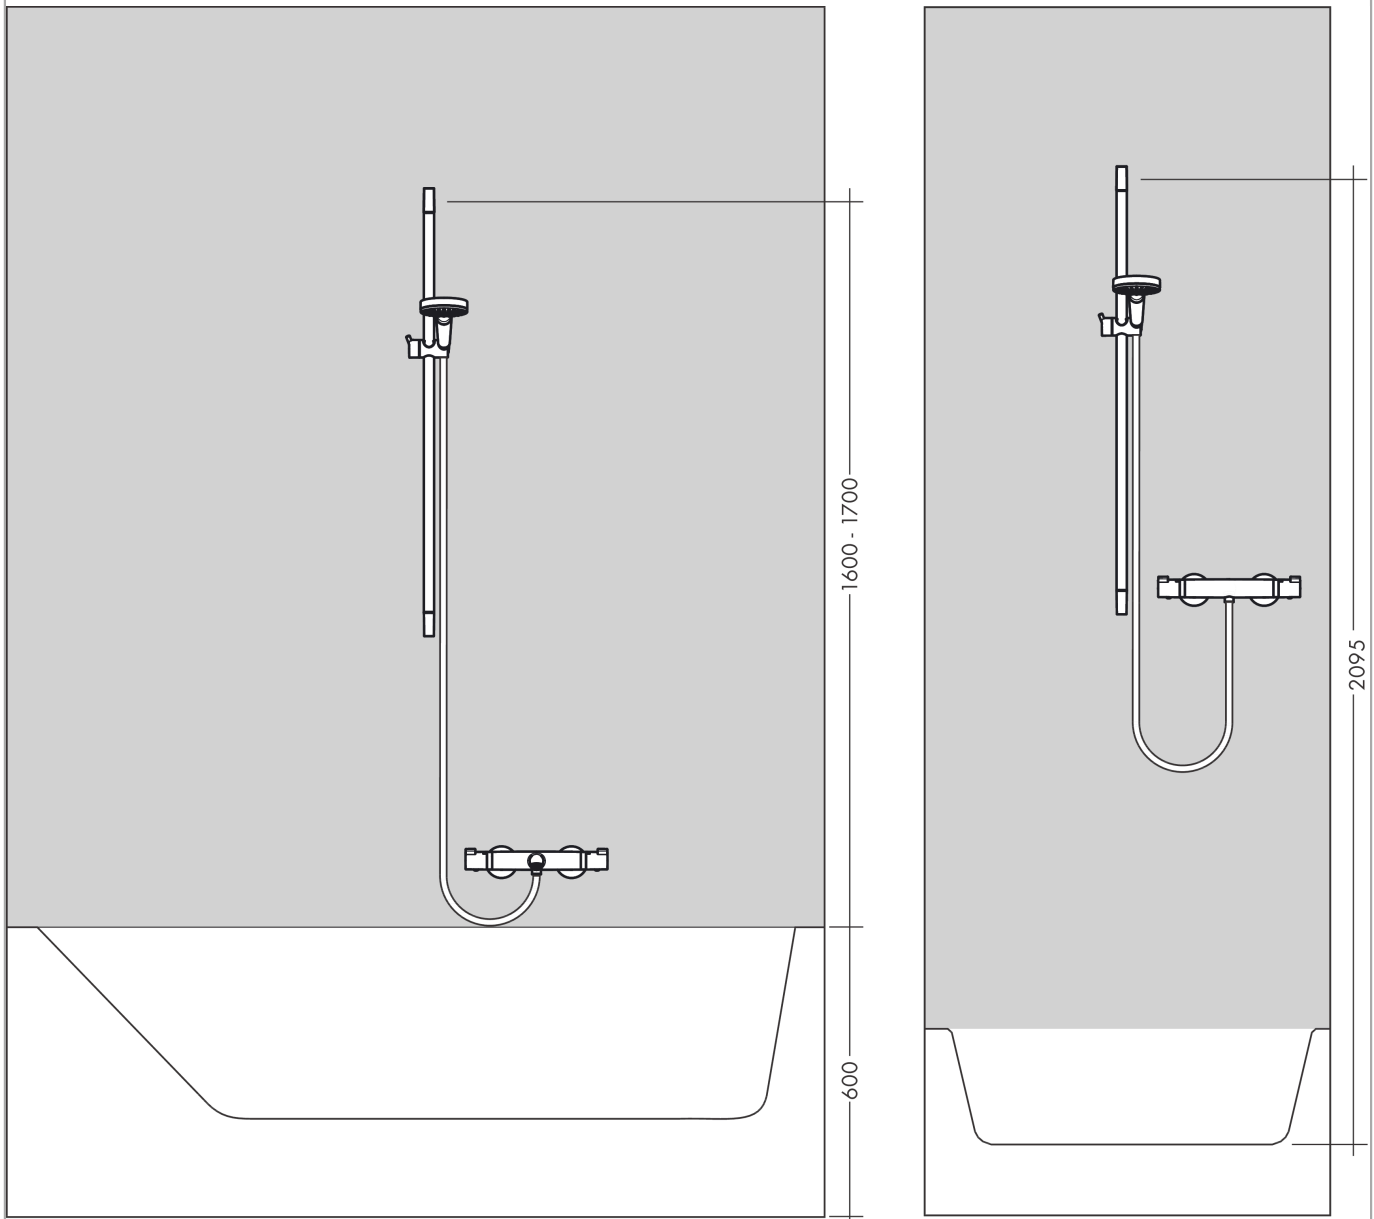

Crometta 85**Shower set Multi with shower bar 90 cm**Finish: **Chrome** Article Number: **27766000****Description****product features**

- consists of: hand shower, shower bar, shower hose, slider
- shower head size: 85 mm
- spray type: Massage spray, MonoRain, normal spray
- spray type adjustment by turning spray disc
- 90° position adjustable hand shower holder, pivots left and right, up and down
- maximum flow rate at 3 bar: 16 l/min
- minimum flow pressure: 1 bar
- operating pressure: min. 1 bar/max. 6 bar
- wall mounting: screw fastening
- wall supports made of plastic
- profile pipe: round
- pipe length: 959 mm
- shower bar diameter: 22 mm
- drilling distance 915 mm

Technology**Product image****Scale drawing**

Crometta 85
Shower set Multi with shower bar 90 cm
 Finish: **Chrome** Article Number: **27766000**

Flowchart

The consumption was measured in combination with the appropriate fittings (thermostat/mixer/in-wall valve) to reflect actual application in practice.

Crometta 85
Shower set Multi with shower bar 90 cm
 Finish: **Chrome** Article Number: **27766000**

Installation examples

Crometta 85
Shower set Multi with shower bar 90 cm
 Finish: **Chrome** Article Number: **27766000**

Exploded Drawing

Year of production: >06/08

Crometta 85
Shower set Multi with shower bar 90 cm
 Finish: **Chrome** Article Number: **27766000**

Spare part list

Year of production: >06/08

Pos.	Description	Article Number	PC	PU
1	cover	95217000	4	1
2	tile-matching-disk 7 mm	97450000	99	1
3	mounting set	96179000	4	1
4	wall support	95218000	3	1
5	shower hose Metaflex'C 1,60 m	28266000	99	1
6	support, assy	95160000	11	1
7	clip for Casetta, Ø 22 mm	96189000	2	1
8	shelf Casetta	28678000	99	1
9	filter insert	97708000	2	1
10	handshower	28563000	99	1