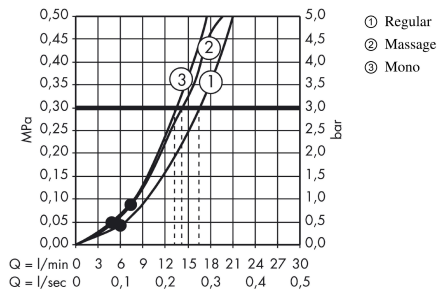

Crometta 85**Shower set Multi with shower bar 90 cm**Finish: **Chrome** Article Number: **27766000****Description****product features**

- consists of: hand shower, shower bar, shower hose, slider
- shower head size: 85 mm
- spray type: Massage spray, MonoRain, normal spray
- spray type adjustment by turning spray disc
- 90° position adjustable hand shower holder, pivots left and right, up and down
- maximum flow rate at 3 bar: 16 l/min
- minimum flow pressure: 1 bar
- operating pressure: min. 1 bar/max. 6 bar
- wall mounting: screw fastening
- wall supports made of plastic
- profile pipe: round
- pipe length: 959 mm
- shower bar diameter: 22 mm
- drilling distance 915 mm

Technology**Product image****Scale drawing**

Crometta 85
Shower set Multi with shower bar 90 cm
 Finish: **Chrome** Article Number: **27766000**

Flowchart

The consumption was measured in combination with the appropriate fittings (thermostat/mixer/in-wall valve) to reflect actual application in practice.

Crometta 85
Shower set Multi with shower bar 90 cm
 Finish: **Chrome** Article Number: **27766000**

Installation examples

Crometta 85
Shower set Multi with shower bar 90 cm
 Finish: **Chrome** Article Number: **27766000**

Exploded Drawing

Year of production: >06/08

Crometta 85
Shower set Multi with shower bar 90 cm
 Finish: **Chrome** Article Number: **27766000**

Spare part list

Year of production: >06/08

Pos.	Description	Article Number	PC	PU
1	cover	95217000	4	1
2	tile-matching-disk 7 mm	97450000	99	1
3	mounting set	96179000	4	1
4	wall support	95218000	3	1
5	shower hose Metaflex'C 1,60 m	28266000	99	1
6	support, assy	95160000	11	1
7	clip for Casetta, Ø 22 mm	96189000	2	1
8	shelf Casetta	28678000	99	1
9	filter insert	97708000	2	1
10	handshower	28563000	99	1