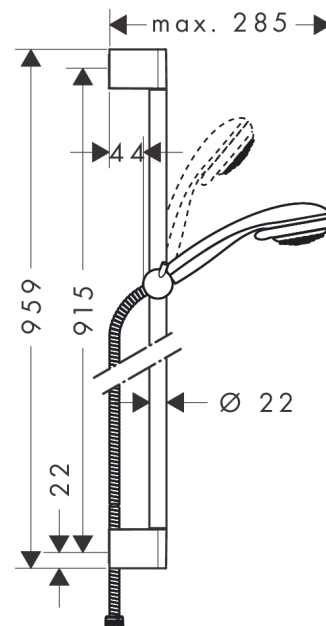

Crometta 85**Shower set Multi with shower bar 90 cm**Finish: **Chrome** Article Number: **27766000****Description****product features**

- consists of: hand shower, shower bar, shower hose, slider
- shower head size: 85 mm
- spray type: Massage spray, MonoRain, normal spray
- spray type adjustment by turning spray disc
- 90° position adjustable hand shower holder, pivots left and right, up and down
- maximum flow rate at 3 bar: 16 l/min
- minimum flow pressure: 1 bar
- operating pressure: min. 1 bar/max. 6 bar
- wall mounting: screw fastening
- wall supports made of plastic
- profile pipe: round
- pipe length: 959 mm
- shower bar diameter: 22 mm
- drilling distance 915 mm

Technology**Product image****Scale drawing**

Crometta 85
Shower set Multi with shower bar 90 cm
 Finish: **Chrome** Article Number: **27766000**

Flowchart

The consumption was measured in combination with the appropriate fittings (thermostat/mixer/in-wall valve) to reflect actual application in practice.

Crometta 85
Shower set Multi with shower bar 90 cm
 Finish: **Chrome** Article Number: **27766000**

Installation examples

Crometta 85
Shower set Multi with shower bar 90 cm
 Finish: **Chrome** Article Number: **27766000**

Exploded Drawing

Year of production: >06/08

Crometta 85
Shower set Multi with shower bar 90 cm
 Finish: **Chrome** Article Number: **27766000**

Spare part list

Year of production: >06/08

Pos.	Description	Article Number	PC	PU
1	cover	95217000	4	1
2	tile-matching-disk 7 mm	97450000	99	1
3	mounting set	96179000	4	1
4	wall support	95218000	3	1
5	shower hose Metaflex'C 1,60 m	28266000	99	1
6	support, assy	95160000	11	1
7	clip for Casetta, Ø 22 mm	96189000	2	1
8	shelf Casetta	28678000	99	1
9	filter insert	97708000	2	1
10	handshower	28563000	99	1